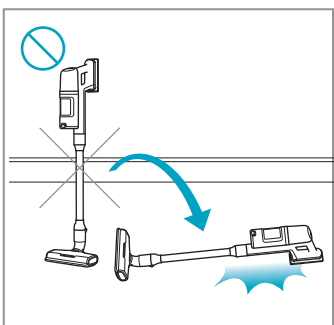

Carpet

Hard Floor

 www.shop.electrolux.com

| | | | | | | |
|---|---|---|---|---------------------------------------|---|---|
| ESKW6 900 923 742 Yearly Performance Kit | KIT23 900 923 383 Home and Car Kit | KIT22 900 923 354 Duster Kit | ZE186 900 923 768 Extra Battery 2.5Ah/54Wh | ZE182 900 923 764 PetPro | EPPCS2 900 923 550 PowerPro Cleaning Station | ZE156 900 923 369 PowerPro Hard Floor Nozzle |
|---|---|---|---|---------------------------------------|---|---|