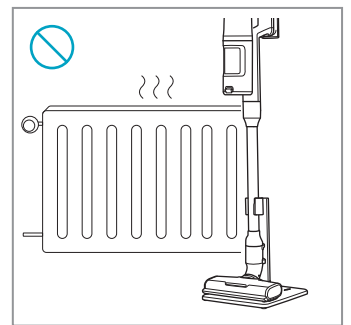

Carpet

Hard Floor

 www.shop.electrolux.com

| | | | | | | |
|---|---|---|---|---------------------------------------|---|---|
| ESKW6 900 923 742 Yearly Performance Kit | KIT23 900 923 383 Home and Car Kit | KIT22 900 923 354 Duster Kit | ZE186 900 923 768 Extra Battery 2.5Ah/54Wh | ZE182 900 923 764 PetPro | EPPCS2 900 923 550 PowerPro Cleaning Station | ZE156 900 923 369 PowerPro Hard Floor Nozzle |
|---|---|---|---|---------------------------------------|---|---|