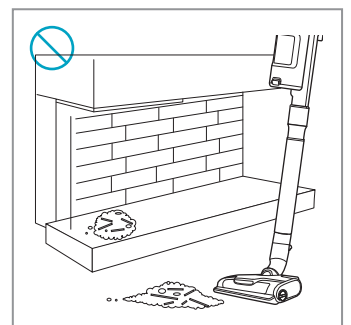

Carpet

Hard Floor

 www.shop.electrolux.com

| | | | | | | |
|---|---|---|---|---------------------------------------|---|---|
| ESKW6 900 923 742 Yearly Performance Kit | KIT23 900 923 383 Home and Car Kit | KIT22 900 923 354 Duster Kit | ZE186 900 923 768 Extra Battery 2.5Ah/54Wh | ZE182 900 923 764 PetPro | EPPCS2 900 923 550 PowerPro Cleaning Station | ZE156 900 923 369 PowerPro Hard Floor Nozzle |
|---|---|---|---|---------------------------------------|---|---|