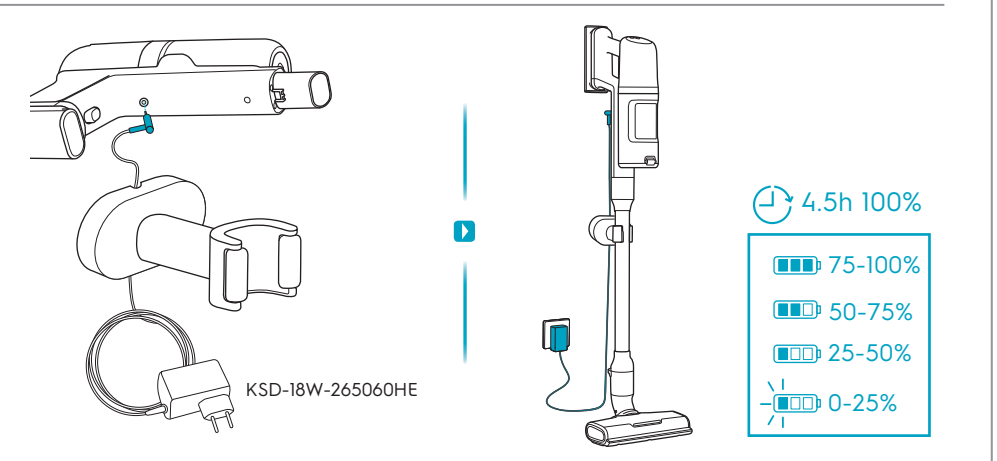

Carpet

Hard Floor

 www.shop.electrolux.com

| | | | | | | |
|---|---|---|---|---------------------------------------|---|---|
| ESKW6 900 923 742 Yearly Performance Kit | KIT23 900 923 383 Home and Car Kit | KIT22 900 923 354 Duster Kit | ZE186 900 923 768 Extra Battery 2.5Ah/54Wh | ZE182 900 923 764 PetPro | EPPCS2 900 923 550 PowerPro Cleaning Station | ZE156 900 923 369 PowerPro Hard Floor Nozzle |
|---|---|---|---|---------------------------------------|---|---|