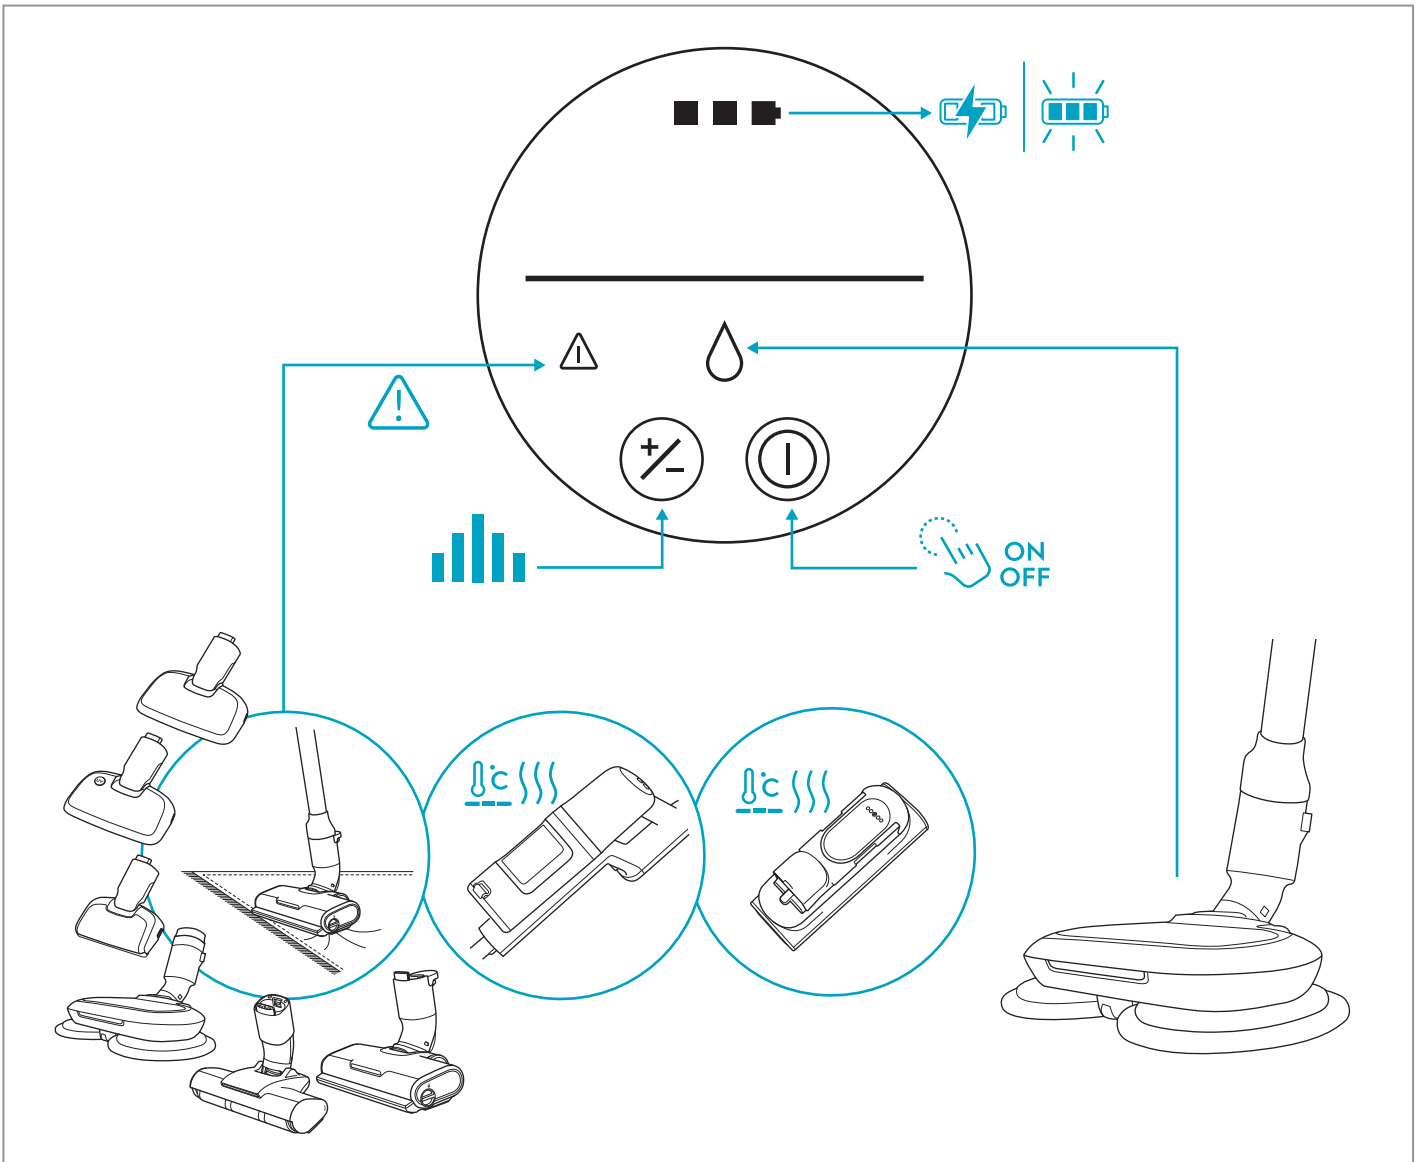

Carpet

Hard Floor

 www.shop.electrolux.com

| | | | | | | |
|---|---|---|---|---------------------------------------|---|---|
| ESKW6 900 923 742 Yearly Performance Kit | KIT23 900 923 383 Home and Car Kit | KIT22 900 923 354 Duster Kit | ZE186 900 923 768 Extra Battery 2.5Ah/54Wh | ZE182 900 923 764 PetPro | EPPCS2 900 923 550 PowerPro Cleaning Station | ZE156 900 923 369 PowerPro Hard Floor Nozzle |
|---|---|---|---|---------------------------------------|---|---|