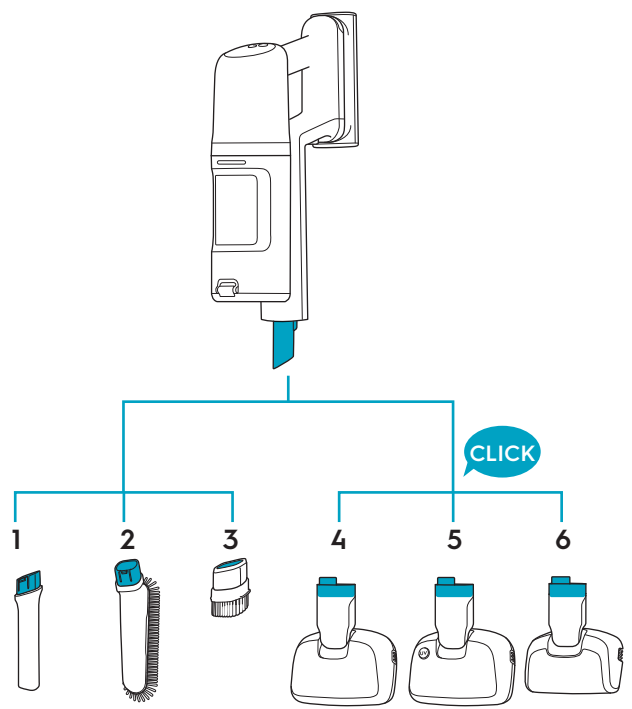

Carpet

Hard Floor

 www.shop.electrolux.com

| | | | | | | |
|---|---|---|---|---------------------------------------|---|---|
| ESKW6 900 923 742 Yearly Performance Kit | KIT23 900 923 383 Home and Car Kit | KIT22 900 923 354 Duster Kit | ZE186 900 923 768 Extra Battery 2.5Ah/54Wh | ZE182 900 923 764 PetPro | EPPCS2 900 923 550 PowerPro Cleaning Station | ZE156 900 923 369 PowerPro Hard Floor Nozzle |
|---|---|---|---|---------------------------------------|---|---|