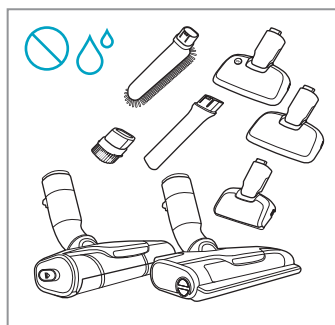

Carpet

Hard Floor

 www.shop.electrolux.com

| | | | | | | |
|---|---|---|---|---------------------------------------|---|---|
| ESKW6 900 923 742 Yearly Performance Kit | KIT23 900 923 383 Home and Car Kit | KIT22 900 923 354 Duster Kit | ZE186 900 923 768 Extra Battery 2.5Ah/54Wh | ZE182 900 923 764 PetPro | EPPCS2 900 923 550 PowerPro Cleaning Station | ZE156 900 923 369 PowerPro Hard Floor Nozzle |
|---|---|---|---|---------------------------------------|---|---|