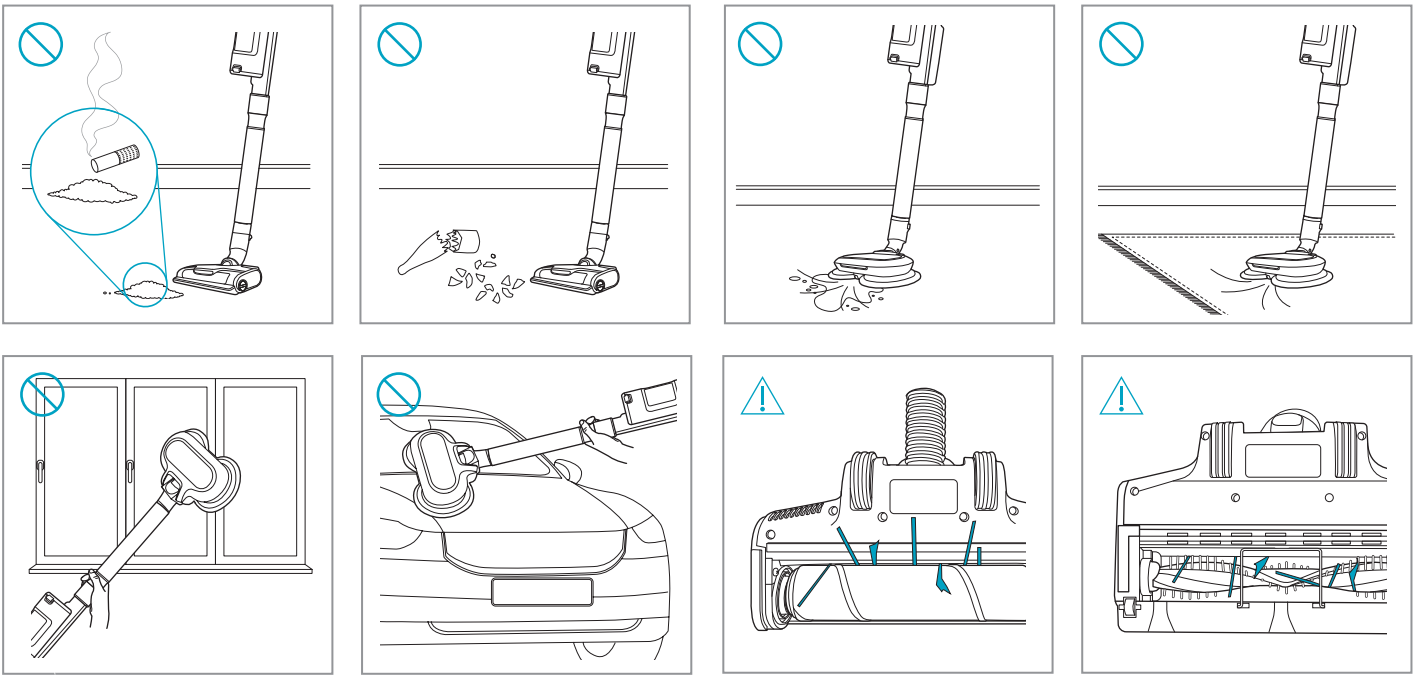

www.shop.electrolux.com

ESKW6 900 923 742 Yearly Performance Kit	KIT23 900 923 383 Home and Car Kit	KIT22 900 923 354 Duster Kit	ZE186 900 923 768 Extra Battery 2.5Ah/54Wh	ZE182 900 923 764 PetPro	EPPCS2 900 923 550 PowerPro Cleaning Station	ZE156 900 923 369 PowerPro Hard Floor Nozzle

ZE187 900 923 769 PowerPro Mop Nozzle	ZE158 900 923 440 Standard Pads	ZE159 900 923 442 Delicate Pads	ZE146 900 923 361 Duster	ZE188 900 923 770 Floor Stand

A27940401