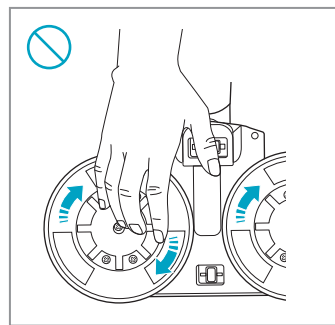

Carpet

Hard Floor

 www.shop.electrolux.com

| | | | | | | |
|---|---|---|---|---------------------------------------|---|---|
| ESKW6 900 923 742 Yearly Performance Kit | KIT23 900 923 383 Home and Car Kit | KIT22 900 923 354 Duster Kit | ZE186 900 923 768 Extra Battery 2.5Ah/54Wh | ZE182 900 923 764 PetPro | EPPCS2 900 923 550 PowerPro Cleaning Station | ZE156 900 923 369 PowerPro Hard Floor Nozzle |
|---|---|---|---|---------------------------------------|---|---|