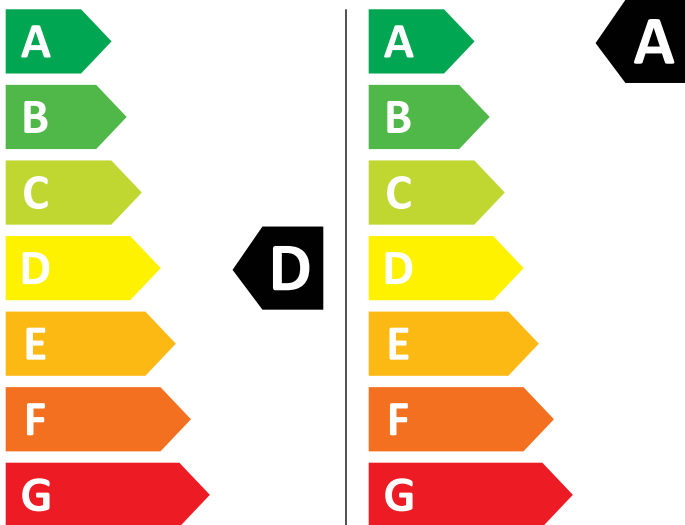

ENERG

AEG

LWR71742B 914610302

🚰 **265** kWh/100

💧 **40** kWh/100

5,0 kg

7,0 kg

64 L