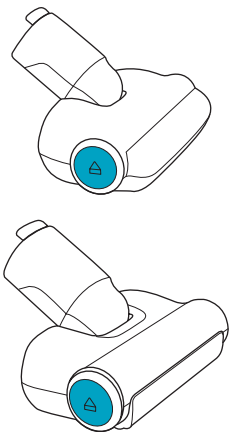

Carpet

Hard Floor

ESKW5	KIT23	KIT22	ZE167	ZE155	ZE149	ZE149A
900 923 607	900 923 383	900 923 354	900 923 609	900 923 379	900 923 380	900 923 381
Yearly performance Kit	Home and car kit	Duster kit	Battery 4.0Ah/57Wh	PetPro+	BedProPower+	BedProPowerUV+
ZE168	ZE158	ZE159	ZE146	ZE166		
900 923 610	900 923 440	900 923 442	900 923 361	900 923 608		
PowerPro mop nozzle	Standard pads	Delicate pads	Duster	PowerPro hard floor nozzle		
						A24538805
						RECYCLED Paper made from recycled material FSC® C139575
www.shop.electrolux.com						