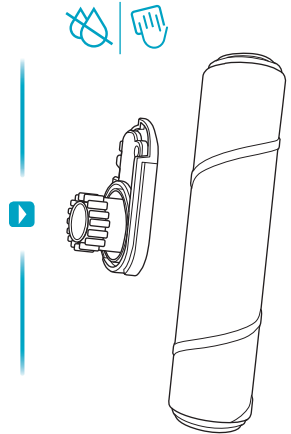

Carpet

Hard Floor

ESKW5	KIT23	KIT22	ZE167	ZE155	ZE149	ZE149A
900 923 607	900 923 383	900 923 354	900 923 609	900 923 379	900 923 380	900 923 381
Yearly performance Kit	Home and car kit	Duster kit	Battery 4.0Ah/57Wh	PetPro+	BedProPower+	BedProPowerUV+
ZE168	ZE158	ZE159	ZE146	ZE166		
900 923 610	900 923 440	900 923 442	900 923 361	900 923 608		
PowerPro mop nozzle	Standard pads	Delicate pads	Duster	PowerPro hard floor nozzle		
						A24538805
						RECYCLED Paper made from recycled material FSC® C139575
www.shop.electrolux.com						