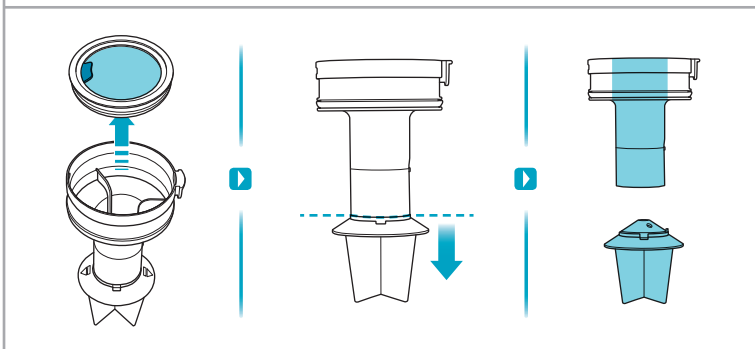

Carpet

Hard Floor

ESKW5	KIT23	KIT22	ZE167	ZE155	ZE149	ZE149A
900 923 607	900 923 383	900 923 354	900 923 609	900 923 379	900 923 380	900 923 381
Yearly performance Kit	Home and car kit	Duster kit	Battery 4.0Ah/57Wh	PetPro+	BedProPower+	BedProPowerUV+
ZE168	ZE158	ZE159	ZE146	ZE166		
900 923 610	900 923 440	900 923 442	900 923 361	900 923 608		
PowerPro mop nozzle	Standard pads	Delicate pads	Duster	PowerPro hard floor nozzle		
						A24538805
						RECYCLED Paper made from recycled material FSC® C139575
www.shop.electrolux.com						