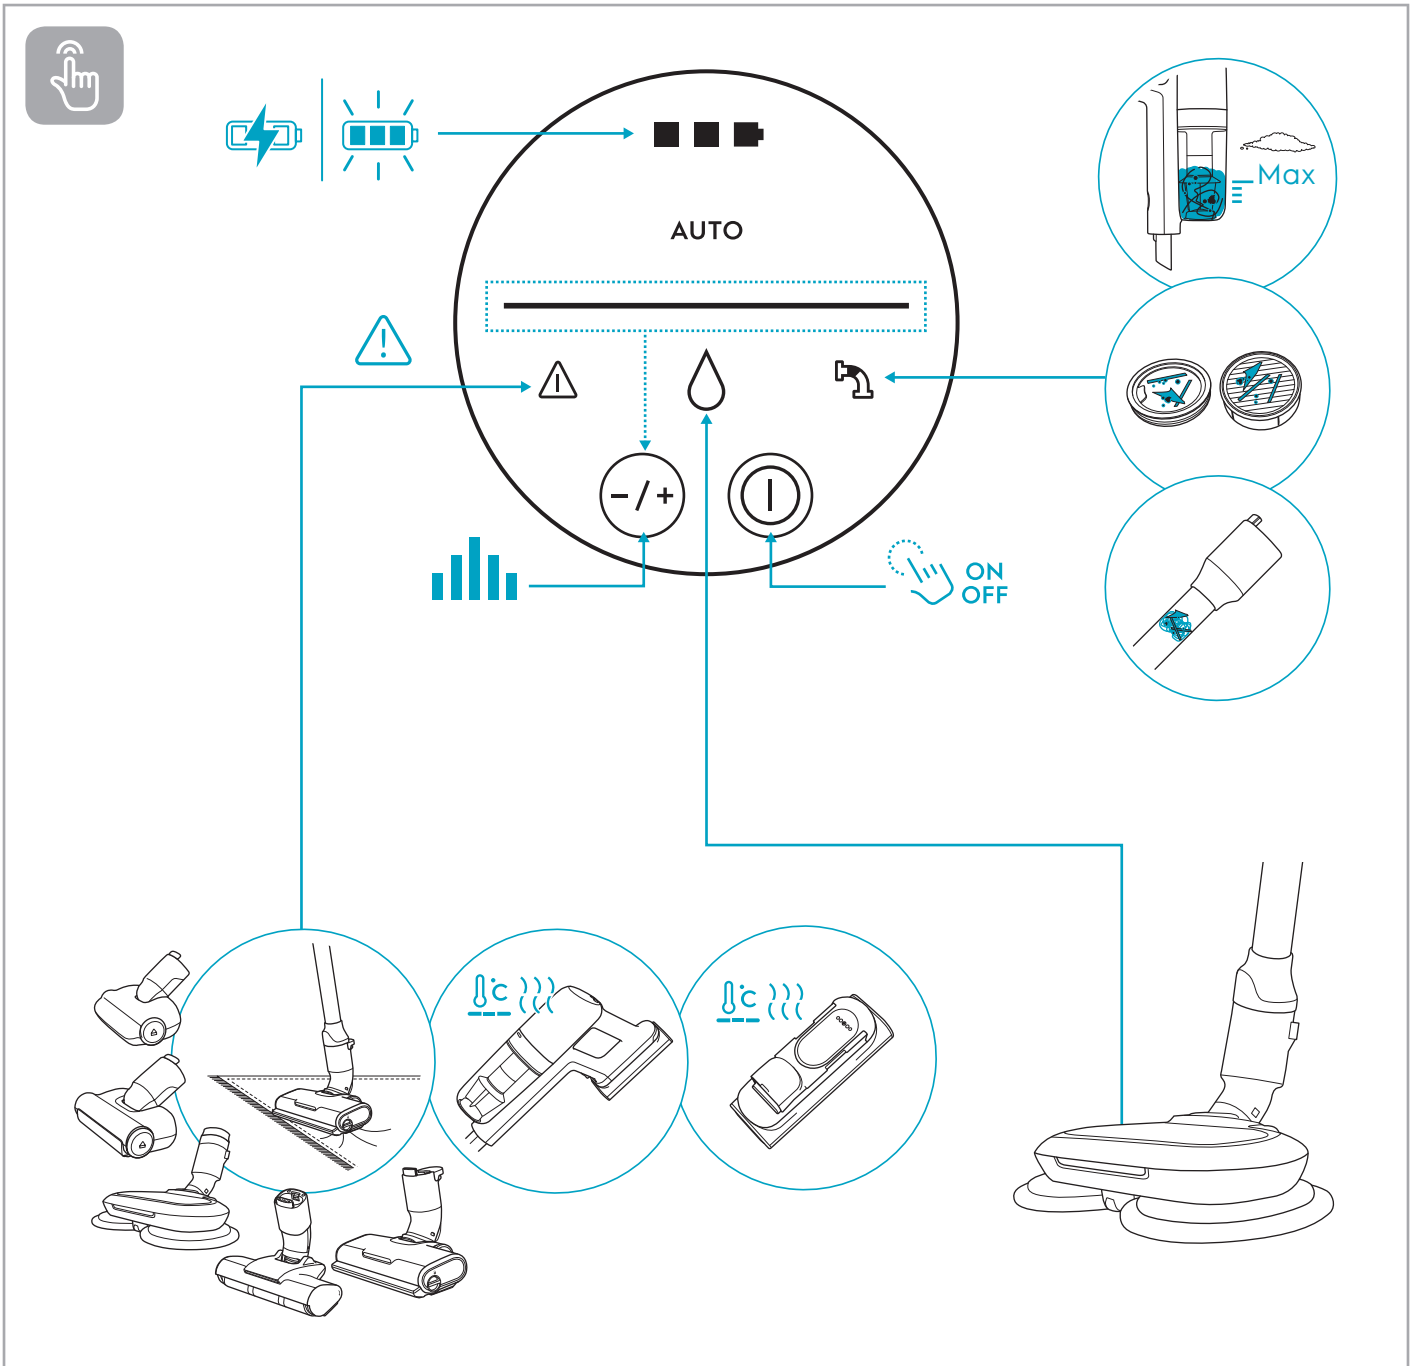

Carpet

Hard Floor

ESKW5	KIT23	KIT22	ZE167	ZE155	ZE149	ZE149A
900 923 607	900 923 383	900 923 354	900 923 609	900 923 379	900 923 380	900 923 381
Yearly performance Kit	Home and car kit	Duster kit	Battery 4.0Ah/57Wh	PetPro+	BedProPower+	BedProPowerUV+
ZE168	ZE158	ZE159	ZE146	ZE166		
900 923 610	900 923 440	900 923 442	900 923 361	900 923 608		
PowerPro mop nozzle	Standard pads	Delicate pads	Duster	PowerPro hard floor nozzle		
						A24538805
						RECYCLED Paper made from recycled material FSC® C139575
www.shop.electrolux.com						