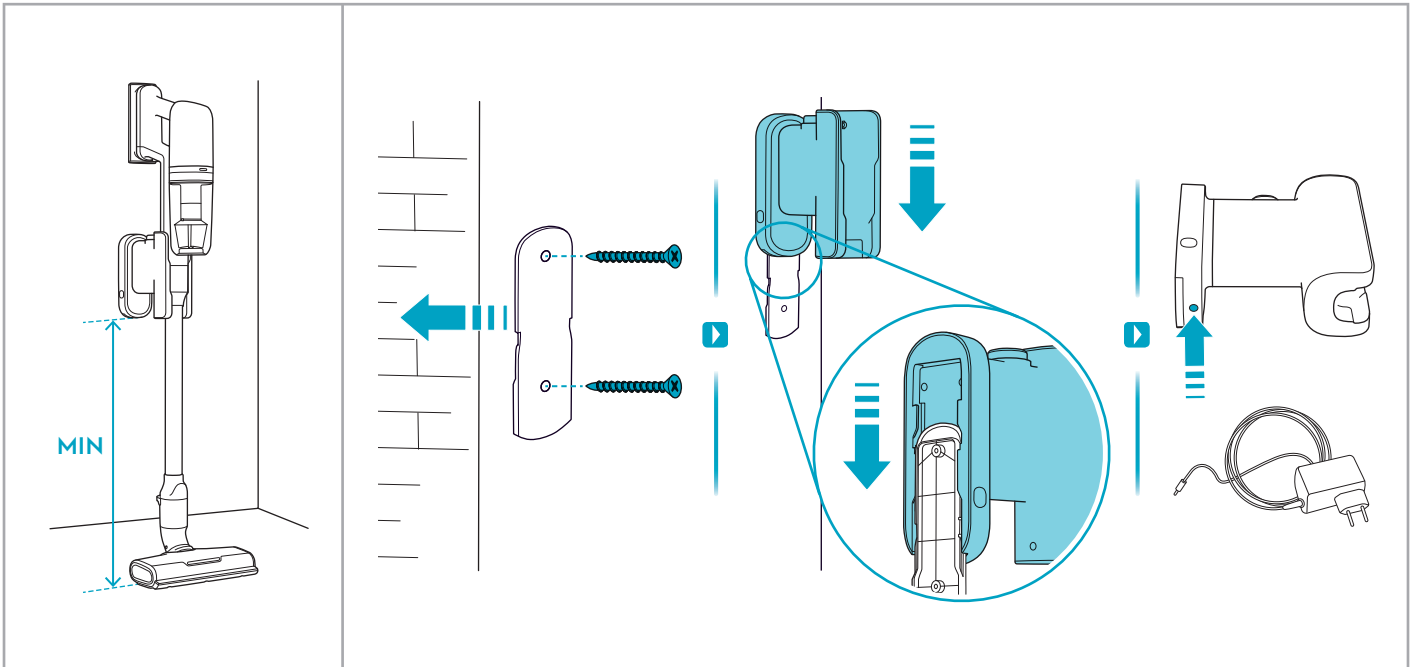

Carpet

Hard Floor

ESKW5	KIT23	KIT22	ZE167	ZE155	ZE149	ZE149A
900 923 607	900 923 383	900 923 354	900 923 609	900 923 379	900 923 380	900 923 381
Yearly performance Kit	Home and car kit	Duster kit	Battery 4.0Ah/57Wh	PetPro+	BedProPower+	BedProPowerUV+
ZE168	ZE158	ZE159	ZE146	ZE166		
900 923 610	900 923 440	900 923 442	900 923 361	900 923 608		
PowerPro mop nozzle	Standard pads	Delicate pads	Duster	PowerPro hard floor nozzle		
						A24538805
						RECYCLED Paper made from recycled material FSC® C139575
www.shop.electrolux.com						