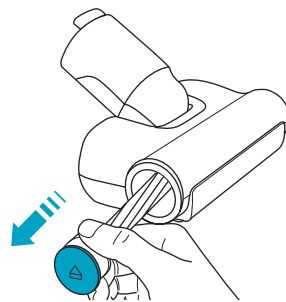

Carpet

Hard Floor

ESKW5	KIT23	KIT22	ZE167	ZE155	ZE149	ZE149A
900 923 607	900 923 383	900 923 354	900 923 609	900 923 379	900 923 380	900 923 381
Yearly performance Kit	Home and car kit	Duster kit	Battery 4.0Ah/57Wh	PetPro+	BedProPower+	BedProPowerUV+
ZE168	ZE158	ZE159	ZE146	ZE166		
900 923 610	900 923 440	900 923 442	900 923 361	900 923 608		
PowerPro mop nozzle	Standard pads	Delicate pads	Duster	PowerPro hard floor nozzle		
						A24538805
						RECYCLED Paper made from recycled material FSC® C139575
www.shop.electrolux.com						