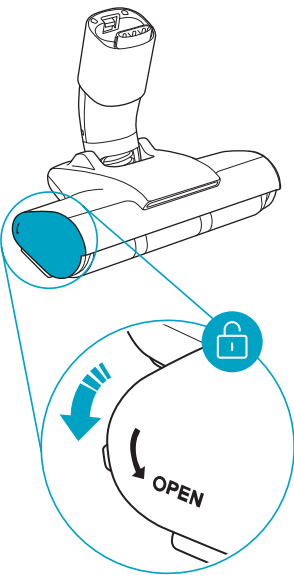

Carpet

Hard Floor

ESKW5	KIT23	KIT22	ZE167	ZE155	ZE149	ZE149A
900 923 607	900 923 383	900 923 354	900 923 609	900 923 379	900 923 380	900 923 381
Yearly performance Kit	Home and car kit	Duster kit	Battery 4.0Ah/57Wh	PetPro+	BedProPower+	BedProPowerUV+
ZE168	ZE158	ZE159	ZE146	ZE166		
900 923 610	900 923 440	900 923 442	900 923 361	900 923 608		
PowerPro mop nozzle	Standard pads	Delicate pads	Duster	PowerPro hard floor nozzle		
						A24538805
						RECYCLED Paper made from recycled material FSC® C139575
www.shop.electrolux.com						