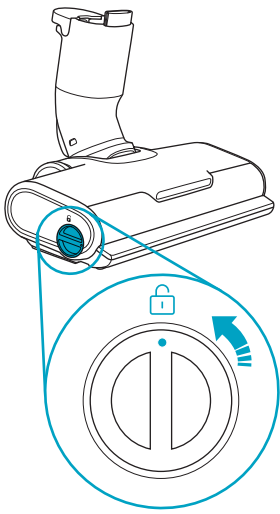

Carpet

Hard Floor

ESKW5	KIT23	KIT22	ZE167	ZE155	ZE149	ZE149A
900 923 607	900 923 383	900 923 354	900 923 609	900 923 379	900 923 380	900 923 381
Yearly performance Kit	Home and car kit	Duster kit	Battery 4.0Ah/57Wh	PetPro+	BedProPower+	BedProPowerUV+
ZE168	ZE158	ZE159	ZE146	ZE166		
900 923 610	900 923 440	900 923 442	900 923 361	900 923 608		
PowerPro mop nozzle	Standard pads	Delicate pads	Duster	PowerPro hard floor nozzle		
						A24538805
						RECYCLED Paper made from recycled material FSC® C139575
www.shop.electrolux.com						