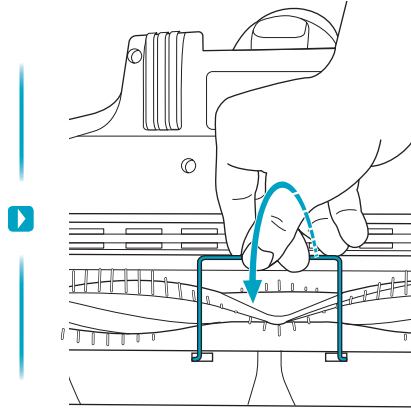

Carpet

Hard Floor

ESKW5	KIT23	KIT22	ZE167	ZE155	ZE149	ZE149A
900 923 607	900 923 383	900 923 354	900 923 609	900 923 379	900 923 380	900 923 381
Yearly performance Kit	Home and car kit	Duster kit	Battery 4.0Ah/57Wh	PetPro+	BedProPower+	BedProPowerUV+
ZE168	ZE158	ZE159	ZE146	ZE166		
900 923 610	900 923 440	900 923 442	900 923 361	900 923 608		
PowerPro mop nozzle	Standard pads	Delicate pads	Duster	PowerPro hard floor nozzle		
						A24538805
						RECYCLED Paper made from recycled material FSC® C139575
www.shop.electrolux.com						