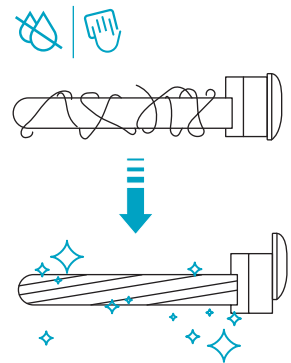

Carpet

Hard Floor

ESKW5	KIT23	KIT22	ZE167	ZE155	ZE149	ZE149A
900 923 607	900 923 383	900 923 354	900 923 609	900 923 379	900 923 380	900 923 381
Yearly performance Kit	Home and car kit	Duster kit	Battery 4.0Ah/57Wh	PetPro+	BedProPower+	BedProPowerUV+
ZE168	ZE158	ZE159	ZE146	ZE166		
900 923 610	900 923 440	900 923 442	900 923 361	900 923 608		
PowerPro mop nozzle	Standard pads	Delicate pads	Duster	PowerPro hard floor nozzle		
						A24538805
						RECYCLED Paper made from recycled material FSC® C139575
www.shop.electrolux.com						