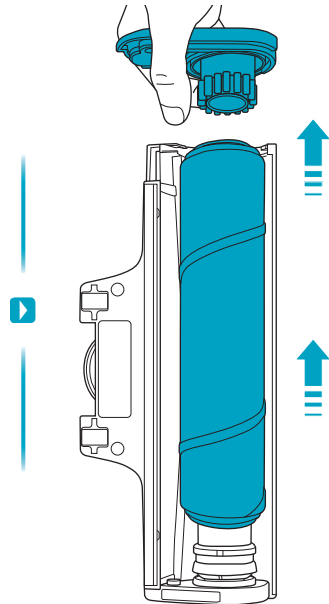

Carpet

Hard Floor

ESKW5	KIT23	KIT22	ZE167	ZE155	ZE149	ZE149A
900 923 607	900 923 383	900 923 354	900 923 609	900 923 379	900 923 380	900 923 381
Yearly performance Kit	Home and car kit	Duster kit	Battery 4.0Ah/57Wh	PetPro+	BedProPower+	BedProPowerUV+
ZE168	ZE158	ZE159	ZE146	ZE166		
900 923 610	900 923 440	900 923 442	900 923 361	900 923 608		
PowerPro mop nozzle	Standard pads	Delicate pads	Duster	PowerPro hard floor nozzle		
						A24538805
						RECYCLED Paper made from recycled material FSC® C139575
www.shop.electrolux.com						