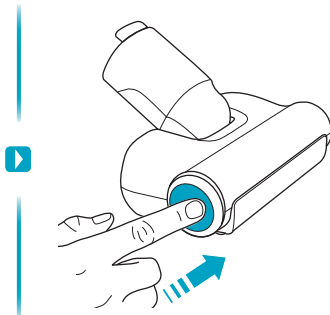

Carpet

Hard Floor

ESKW5	KIT23	KIT22	ZE167	ZE155	ZE149	ZE149A
900 923 607	900 923 383	900 923 354	900 923 609	900 923 379	900 923 380	900 923 381
Yearly performance Kit	Home and car kit	Duster kit	Battery 4.0Ah/57Wh	PetPro+	BedProPower+	BedProPowerUV+
ZE168	ZE158	ZE159	ZE146	ZE166		
900 923 610	900 923 440	900 923 442	900 923 361	900 923 608		
PowerPro mop nozzle	Standard pads	Delicate pads	Duster	PowerPro hard floor nozzle		
						A24538805
						RECYCLED Paper made from recycled material FSC® C139575
www.shop.electrolux.com						