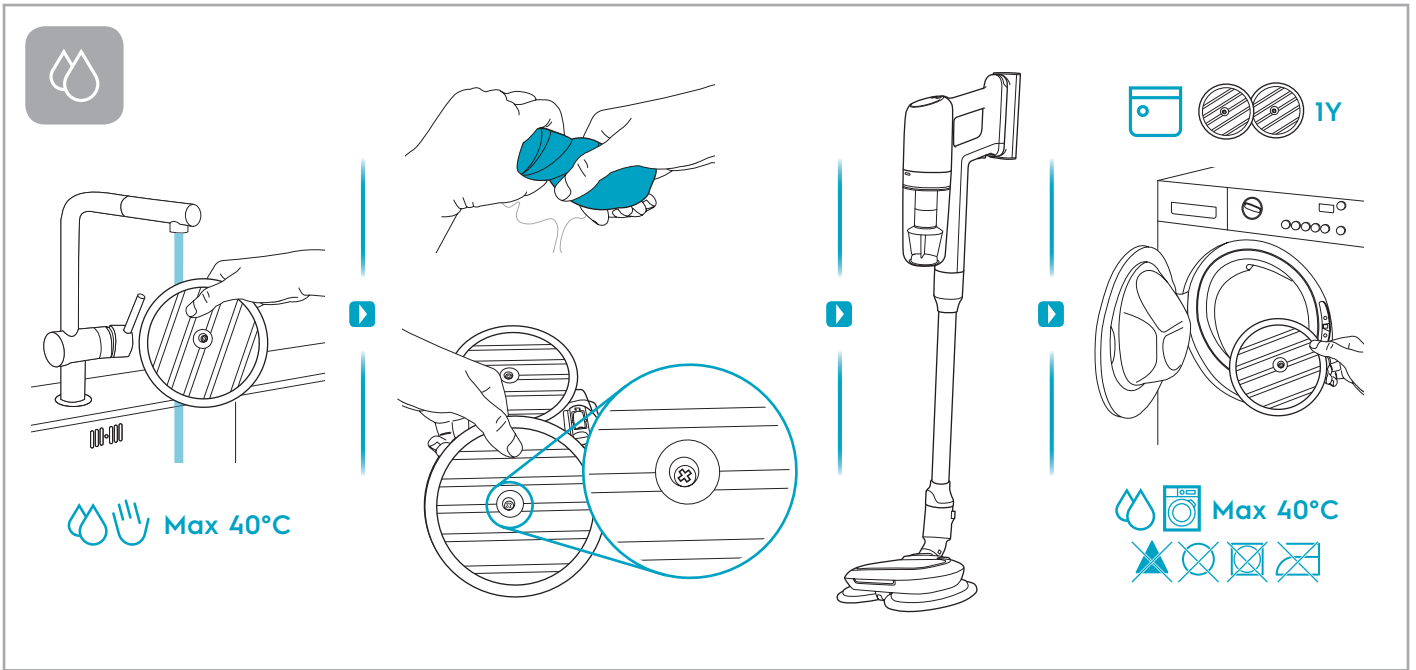

Carpet

Hard Floor

ESKW5	KIT23	KIT22	ZE167	ZE155	ZE149	ZE149A
900 923 607	900 923 383	900 923 354	900 923 609	900 923 379	900 923 380	900 923 381
Yearly performance Kit	Home and car kit	Duster kit	Battery 4.0Ah/57Wh	PetPro+	BedProPower+	BedProPowerUV+
ZE168	ZE158	ZE159	ZE146	ZE166		
900 923 610	900 923 440	900 923 442	900 923 361	900 923 608		
PowerPro mop nozzle	Standard pads	Delicate pads	Duster	PowerPro hard floor nozzle		
						A24538805
						RECYCLED Paper made from recycled material FSC® C139575
www.shop.electrolux.com						