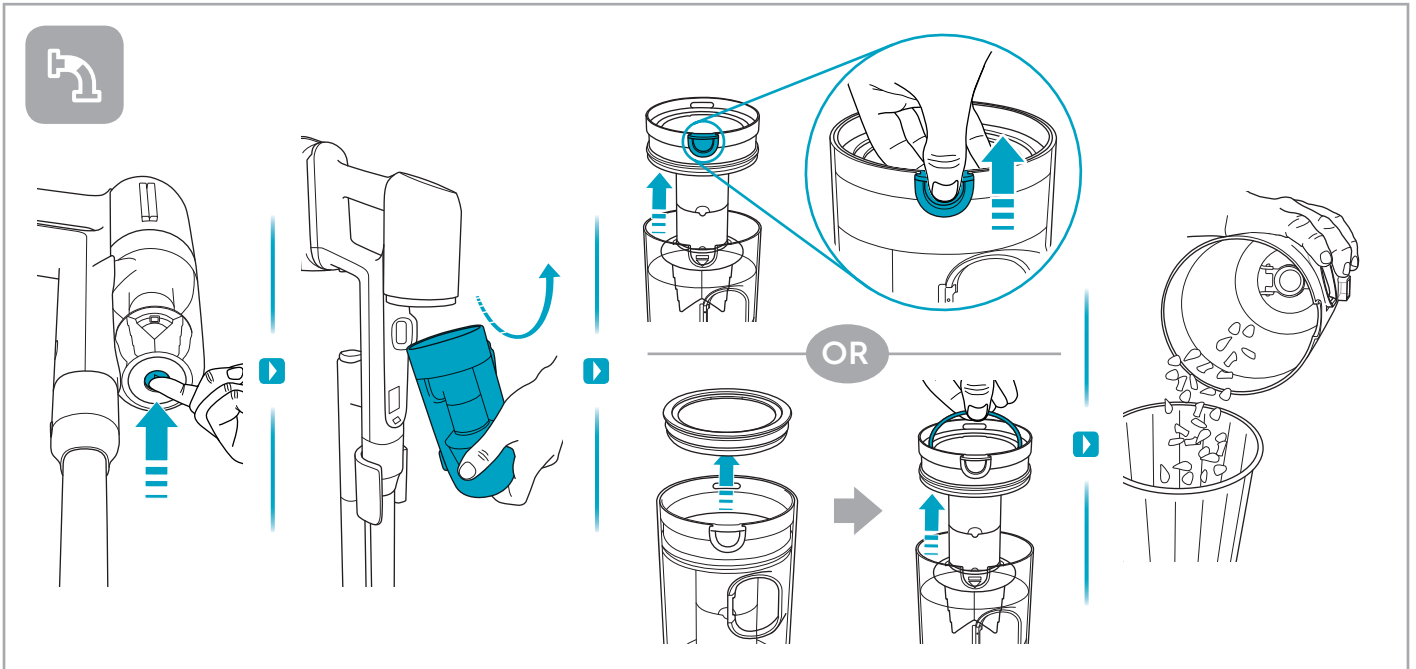

Carpet

Hard Floor

ESKW5	KIT23	KIT22	ZE167	ZE155	ZE149	ZE149A
900 923 607	900 923 383	900 923 354	900 923 609	900 923 379	900 923 380	900 923 381
Yearly performance Kit	Home and car kit	Duster kit	Battery 4.0Ah/57Wh	PetPro+	BedProPower+	BedProPowerUV+
ZE168	ZE158	ZE159	ZE146	ZE166		
900 923 610	900 923 440	900 923 442	900 923 361	900 923 608		
PowerPro mop nozzle	Standard pads	Delicate pads	Duster	PowerPro hard floor nozzle		
						A24538805
						RECYCLED Paper made from recycled material FSC® C139575
www.shop.electrolux.com						