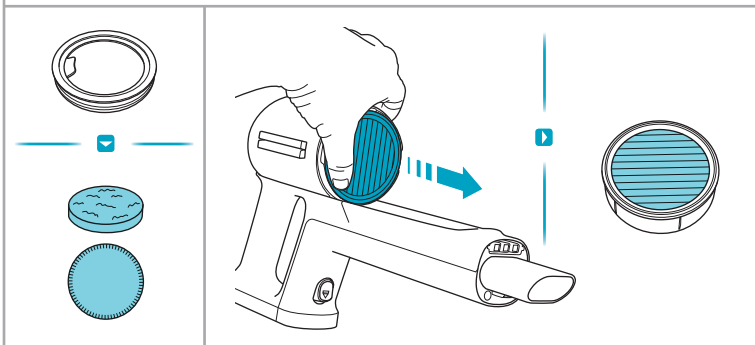

Carpet

Hard Floor

ESKW5	KIT23	KIT22	ZE167	ZE155	ZE149	ZE149A
900 923 607	900 923 383	900 923 354	900 923 609	900 923 379	900 923 380	900 923 381
Yearly performance Kit	Home and car kit	Duster kit	Battery 4.0Ah/57Wh	PetPro+	BedProPower+	BedProPowerUV+
ZE168	ZE158	ZE159	ZE146	ZE166		
900 923 610	900 923 440	900 923 442	900 923 361	900 923 608		
PowerPro mop nozzle	Standard pads	Delicate pads	Duster	PowerPro hard floor nozzle		
						A24538805
						RECYCLED Paper made from recycled material FSC® C139575
www.shop.electrolux.com						