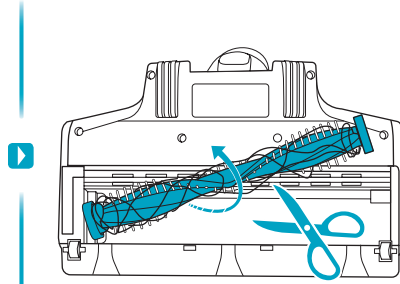

Carpet

Hard Floor

ESKW5	KIT23	KIT22	ZE167	ZE155	ZE149	ZE149A
900 923 607	900 923 383	900 923 354	900 923 609	900 923 379	900 923 380	900 923 381
Yearly performance Kit	Home and car kit	Duster kit	Battery 4.0Ah/57Wh	PetPro+	BedProPower+	BedProPowerUV+
ZE168	ZE158	ZE159	ZE146	ZE166		
900 923 610	900 923 440	900 923 442	900 923 361	900 923 608		
PowerPro mop nozzle	Standard pads	Delicate pads	Duster	PowerPro hard floor nozzle		
						A24538805
						RECYCLED Paper made from recycled material FSC® C139575
www.shop.electrolux.com						