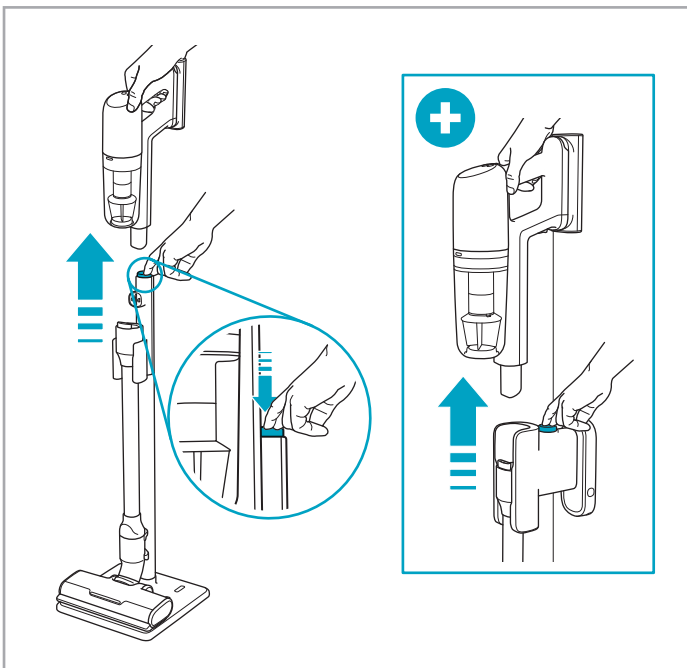

Carpet

Hard Floor

ESKW5	KIT23	KIT22	ZE167	ZE155	ZE149	ZE149A
900 923 607	900 923 383	900 923 354	900 923 609	900 923 379	900 923 380	900 923 381
Yearly performance Kit	Home and car kit	Duster kit	Battery 4.0Ah/57Wh	PetPro+	BedProPower+	BedProPowerUV+
ZE168	ZE158	ZE159	ZE146	ZE166		
900 923 610	900 923 440	900 923 442	900 923 361	900 923 608		
PowerPro mop nozzle	Standard pads	Delicate pads	Duster	PowerPro hard floor nozzle		
						A24538805
						RECYCLED Paper made from recycled material FSC® C139575
www.shop.electrolux.com						