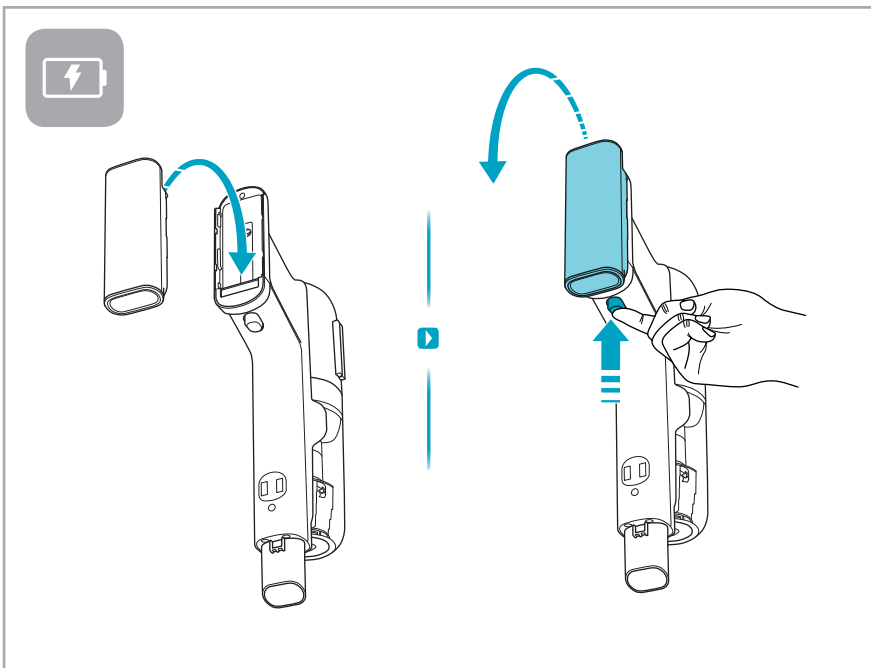

Carpet

Hard Floor

ESKW5	KIT23	KIT22	ZE167	ZE155	ZE149	ZE149A
900 923 607	900 923 383	900 923 354	900 923 609	900 923 379	900 923 380	900 923 381
Yearly performance Kit	Home and car kit	Duster kit	Battery 4.0Ah/57Wh	PetPro+	BedProPower+	BedProPowerUV+
ZE168	ZE158	ZE159	ZE146	ZE166		
900 923 610	900 923 440	900 923 442	900 923 361	900 923 608		
PowerPro mop nozzle	Standard pads	Delicate pads	Duster	PowerPro hard floor nozzle		
						A24538805
						RECYCLED Paper made from recycled material FSC® C139575
www.shop.electrolux.com						