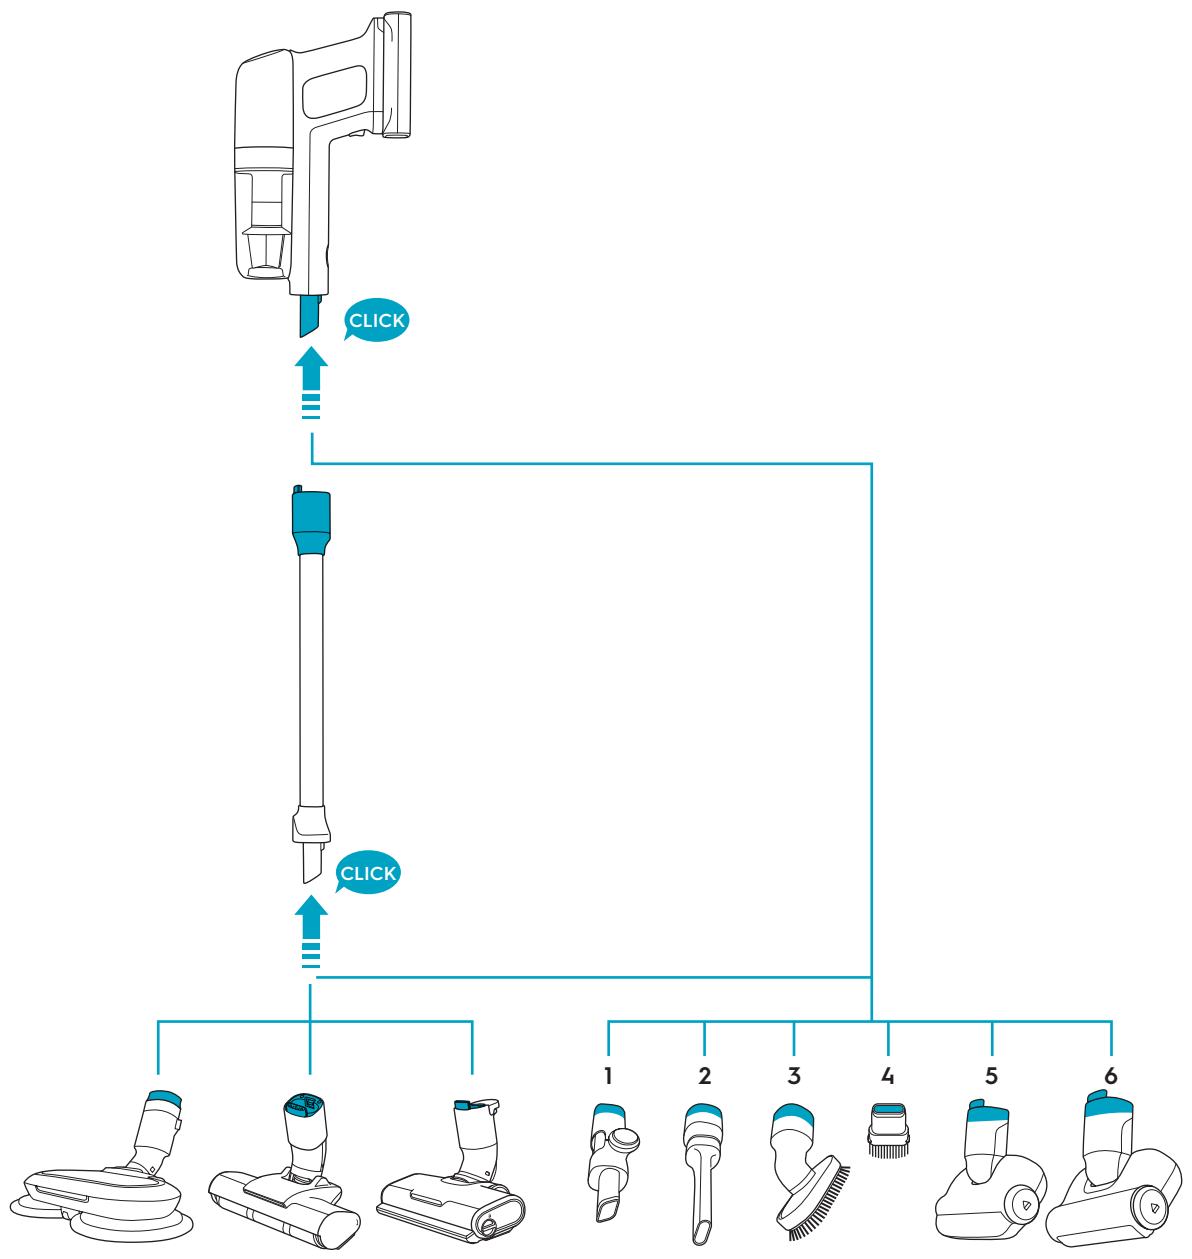

Carpet

Hard Floor

ESKW5	KIT23	KIT22	ZE167	ZE155	ZE149	ZE149A
900 923 607	900 923 383	900 923 354	900 923 609	900 923 379	900 923 380	900 923 381
Yearly performance Kit	Home and car kit	Duster kit	Battery 4.0Ah/57Wh	PetPro+	BedProPower+	BedProPowerUV+
ZE168	ZE158	ZE159	ZE146	ZE166		
900 923 610	900 923 440	900 923 442	900 923 361	900 923 608		
PowerPro mop nozzle	Standard pads	Delicate pads	Duster	PowerPro hard floor nozzle		
						A24538805
						RECYCLED Paper made from recycled material FSC® C139575
www.shop.electrolux.com						