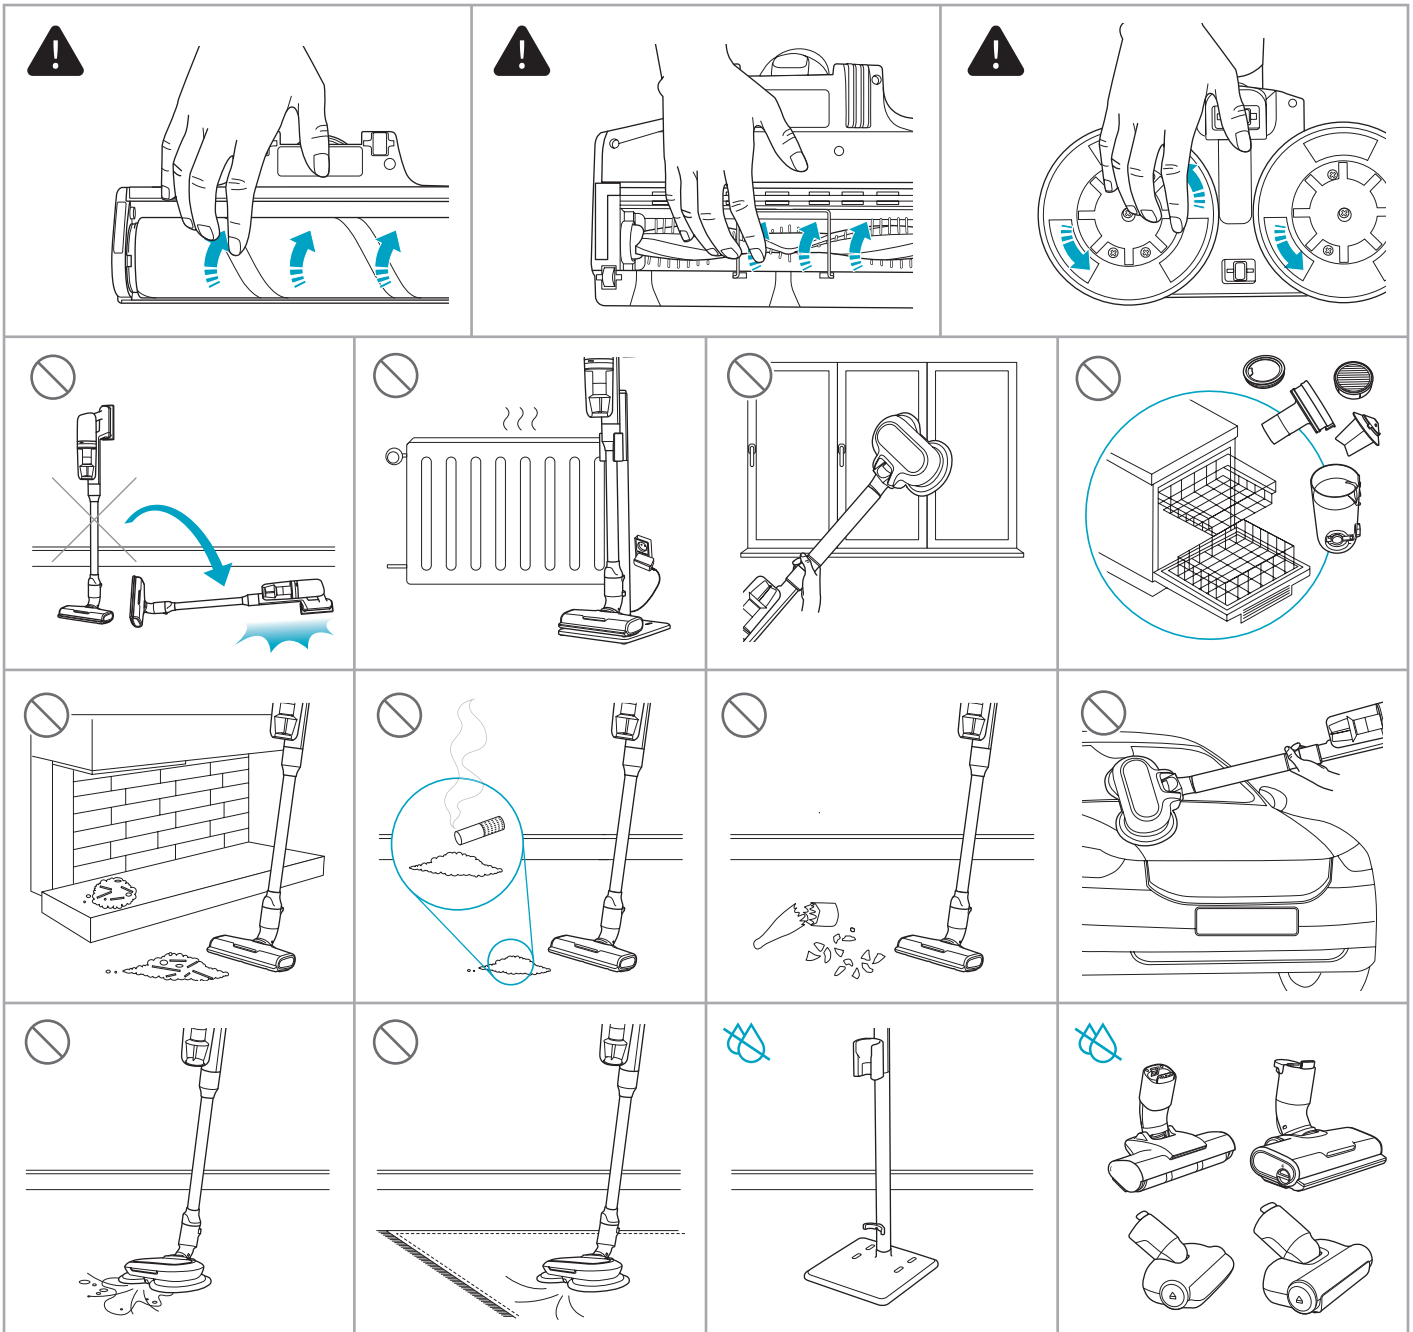

Carpet

Hard Floor

ESKW5	KIT23	KIT22	ZE167	ZE155	ZE149	ZE149A
900 923 607	900 923 383	900 923 354	900 923 609	900 923 379	900 923 380	900 923 381
Yearly performance Kit	Home and car kit	Duster kit	Battery 4.0Ah/57Wh	PetPro+	BedProPower+	BedProPowerUV+
ZE168	ZE158	ZE159	ZE146	ZE166		
900 923 610	900 923 440	900 923 442	900 923 361	900 923 608		
PowerPro mop nozzle	Standard pads	Delicate pads	Duster	PowerPro hard floor nozzle		
						A24538805
						RECYCLED Paper made from recycled material FSC® C139575
www.shop.electrolux.com						