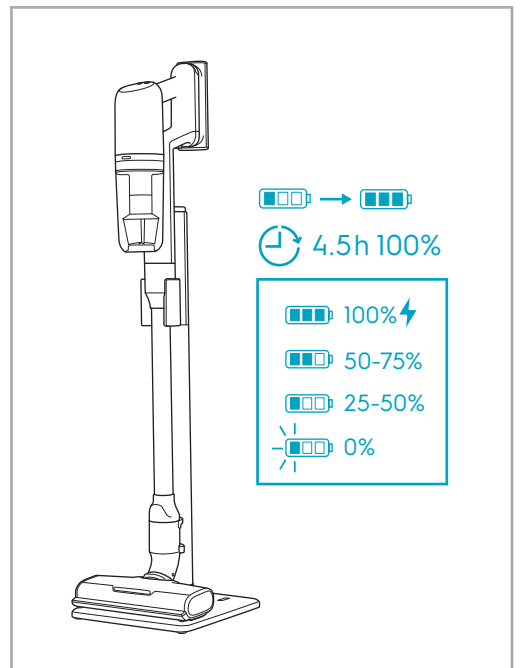

Carpet

Hard Floor

ESKW5	KIT23	KIT22	ZE167	ZE155	ZE149	ZE149A
900 923 607	900 923 383	900 923 354	900 923 609	900 923 379	900 923 380	900 923 381
Yearly performance Kit	Home and car kit	Duster kit	Battery 4.0Ah/57Wh	PetPro+	BedProPower+	BedProPowerUV+
ZE168	ZE158	ZE159	ZE146	ZE166		
900 923 610	900 923 440	900 923 442	900 923 361	900 923 608		
PowerPro mop nozzle	Standard pads	Delicate pads	Duster	PowerPro hard floor nozzle		
						A24538805
						RECYCLED Paper made from recycled material FSC® C139575
www.shop.electrolux.com						