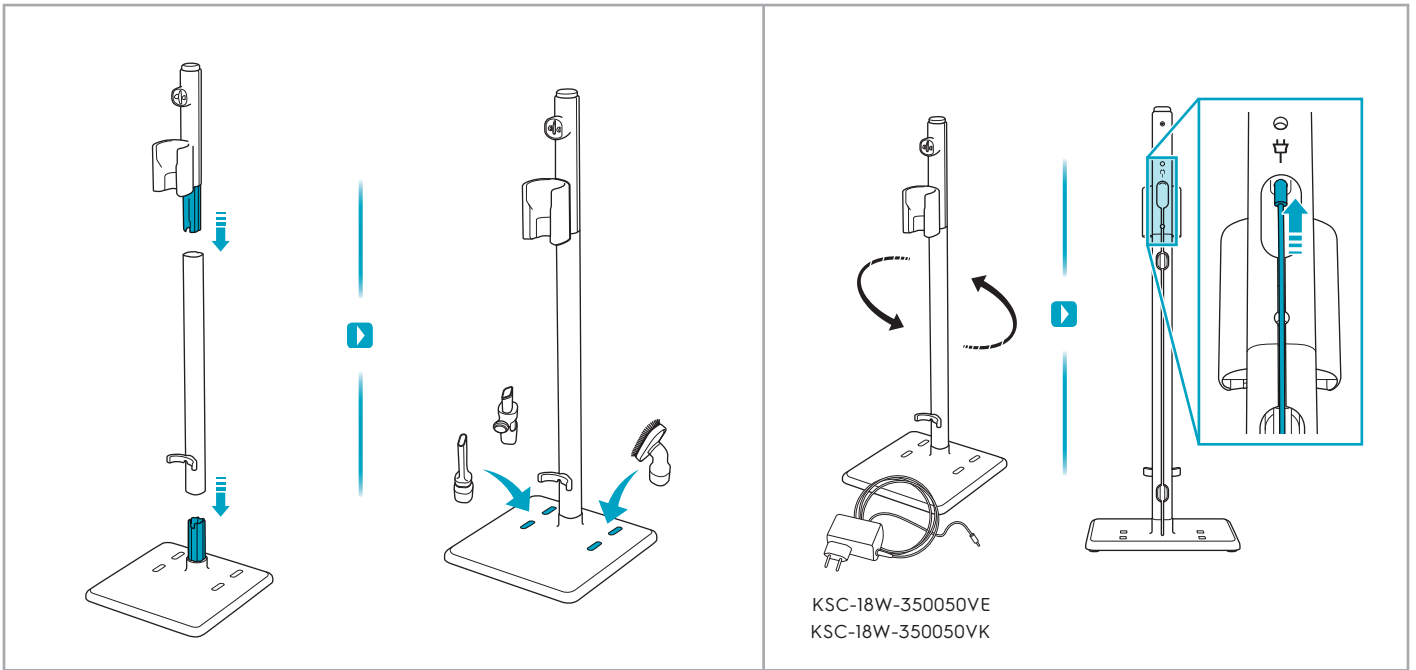

Carpet

Hard Floor

ESKW5	KIT23	KIT22	ZE167	ZE155	ZE149	ZE149A
900 923 607	900 923 383	900 923 354	900 923 609	900 923 379	900 923 380	900 923 381
Yearly performance Kit	Home and car kit	Duster kit	Battery 4.0Ah/57Wh	PetPro+	BedProPower+	BedProPowerUV+
ZE168	ZE158	ZE159	ZE146	ZE166		
900 923 610	900 923 440	900 923 442	900 923 361	900 923 608		
PowerPro mop nozzle	Standard pads	Delicate pads	Duster	PowerPro hard floor nozzle		
						A24538805
						RECYCLED Paper made from recycled material FSC® C139575
www.shop.electrolux.com						