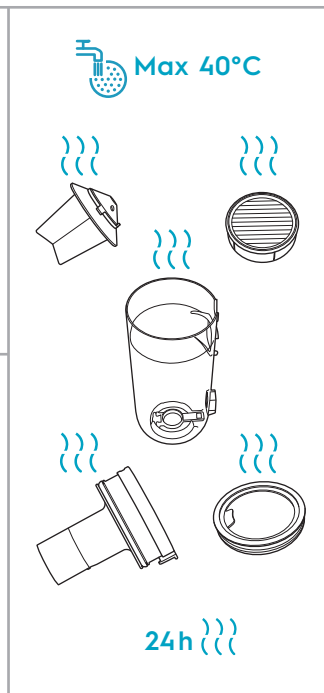

Carpet

Hard Floor

ESKW5	KIT23	KIT22	ZE167	ZE155	ZE149	ZE149A
900 923 607	900 923 383	900 923 354	900 923 609	900 923 379	900 923 380	900 923 381
Yearly performance Kit	Home and car kit	Duster kit	Battery 4.0Ah/57Wh	PetPro+	BedProPower+	BedProPowerUV+
ZE168	ZE158	ZE159	ZE146	ZE166		
900 923 610	900 923 440	900 923 442	900 923 361	900 923 608		
PowerPro mop nozzle	Standard pads	Delicate pads	Duster	PowerPro hard floor nozzle		
						A24538805
						RECYCLED Paper made from recycled material FSC® C139575
www.shop.electrolux.com						