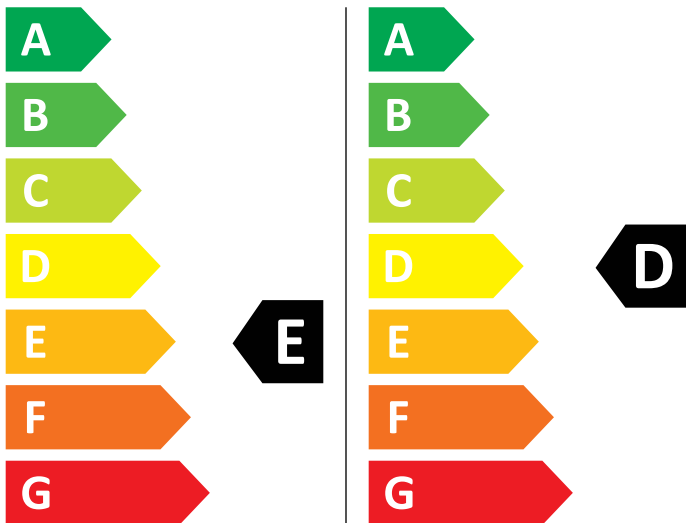

ENERG

AEG

L6WNJ68W 914600132

💧 266 kWh/100

💧 73 kWh/100

4,0 kg

8,0 kg

60 L