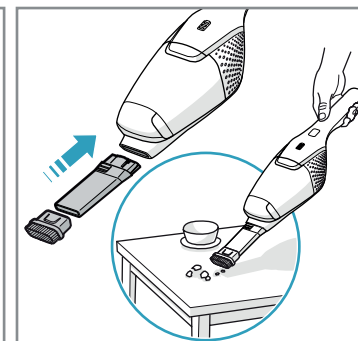

4h

100%

- FULLY CHARGED
- 75-100%
- 50-75%
- 25-50%
- RECHARGING NEEDED

Min Mode ~ 45 min

Max Mode ~ 16 min

PUSH

Max → → Min

Car Kit
KIT 360+
PNC: 900 168 340