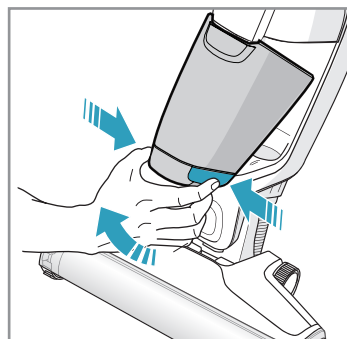

4h

100%

- FULLY CHARGED
- 75-100%
- 50-75%
- 25-50%
- RECHARGING NEEDED

Min Mode ~ 45 min

Max Mode ~ 16 min

PUSH

Max → → Min

Car Kit
KIT 360+
PNC: 900 168 340