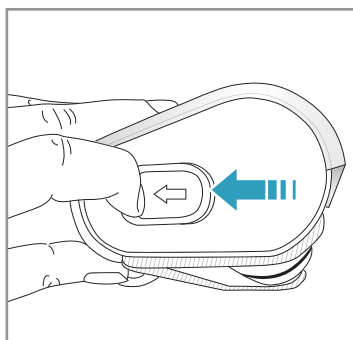

4h

100%

- FULLY CHARGED
- 75-100%
- 50-75%
- 25-50%
- RECHARGING NEEDED

Min Mode ~ 45 min

Max Mode ~ 16 min

PUSH

Max → → Min

Car Kit
KIT 360+
PNC: 900 168 340