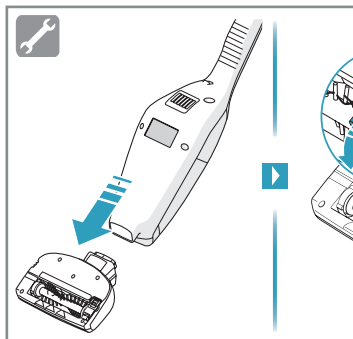

4h

100%

- FULLY CHARGED
- 75-100%
- 50-75%
- 25-50%
- RECHARGING NEEDED

Min Mode ~ 45 min

Max Mode ~ 16 min

PUSH

Max → → Min

Car Kit
KIT 360+
PNC: 900 168 340