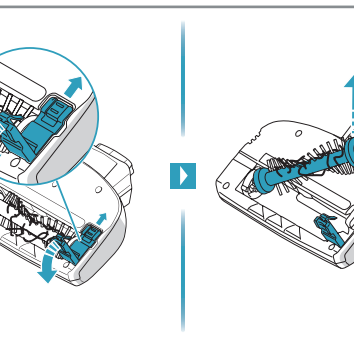

4h

100%

- FULLY CHARGED
- 75-100%
- 50-75%
- 25-50%
- RECHARGING NEEDED

Min Mode ~ 45 min

Max Mode ~ 16 min

PUSH

Max → → Min

Car Kit
KIT 360+
PNC: 900 168 340