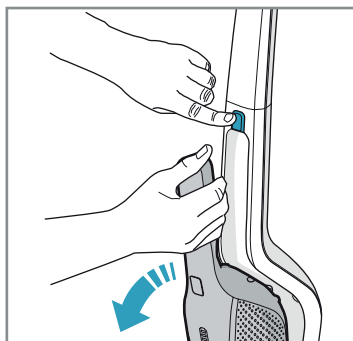

4h

100%

- FULLY CHARGED
- 75-100%
- 50-75%
- 25-50%
- RECHARGING NEEDED

Min Mode ~ 45 min

Max Mode ~ 16 min

PUSH

Max → → Min

Car Kit
KIT 360+
PNC: 900 168 340