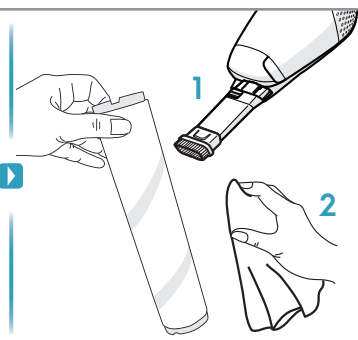

4h

100%

- FULLY CHARGED
- 75-100%
- 50-75%
- 25-50%
- RECHARGING NEEDED

Min Mode ~ 45 min

Max Mode ~ 16 min

PUSH

Max → → Min

Car Kit
KIT 360+
PNC: 900 168 340