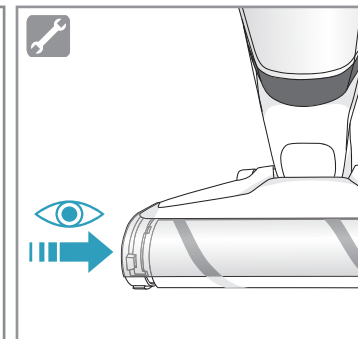

4h

100%

- FULLY CHARGED
- 75-100%
- 50-75%
- 25-50%
- RECHARGING NEEDED

Min Mode ~ 45 min

Max Mode ~ 16 min

PUSH

Max → → Min

Car Kit
KIT 360+
PNC: 900 168 340