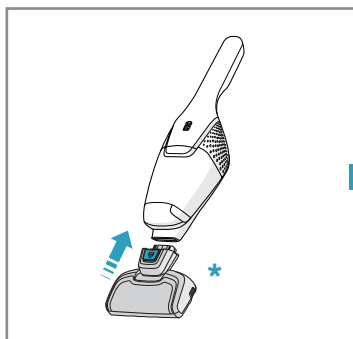

4h

100%

- FULLY CHARGED
- 75-100%
- 50-75%
- 25-50%
- RECHARGING NEEDED

Min Mode ~ 45 min

Max Mode ~ 16 min

PUSH

Max → → Min

Car Kit
KIT 360+
PNC: 900 168 340