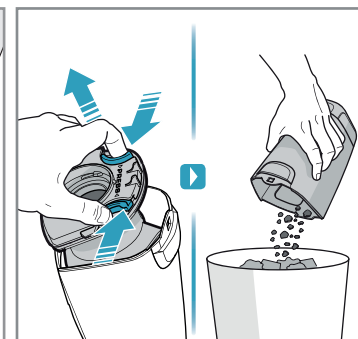

4h

100%

- FULLY CHARGED
- 75-100%
- 50-75%
- 25-50%
- RECHARGING NEEDED

Min Mode ~ 45 min

Max Mode ~ 16 min

PUSH

Max → → Min

Car Kit
KIT 360+
PNC: 900 168 340