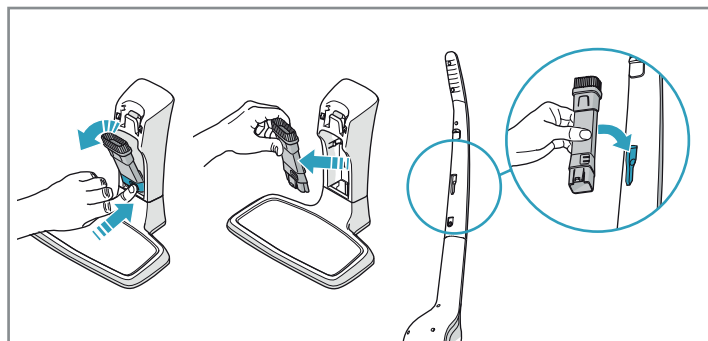

4h

100%

- FULLY CHARGED
- 75-100%
- 50-75%
- 25-50%
- RECHARGING NEEDED

Min Mode ~ 45 min

Max Mode ~ 16 min

PUSH

Max → → Min

Car Kit
KIT 360+
PNC: 900 168 340