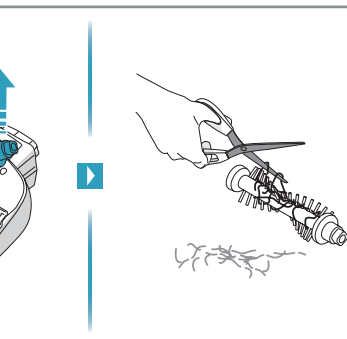

4h

100%

- FULLY CHARGED
- 75-100%
- 50-75%
- 25-50%
- RECHARGING NEEDED

Min Mode ~ 45 min

Max Mode ~ 16 min

PUSH

Max → → Min

Car Kit
KIT 360+
PNC: 900 168 340