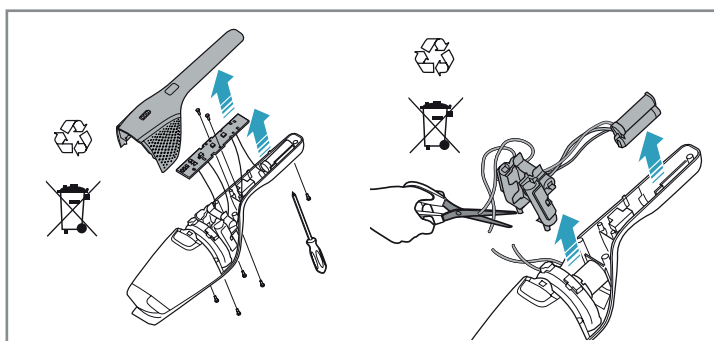

4h

100%

- FULLY CHARGED
- 75-100%
- 50-75%
- 25-50%
- RECHARGING NEEDED

Min Mode ~ 45 min

Max Mode ~ 16 min

PUSH

Max → → Min

Car Kit
KIT 360+
PNC: 900 168 340