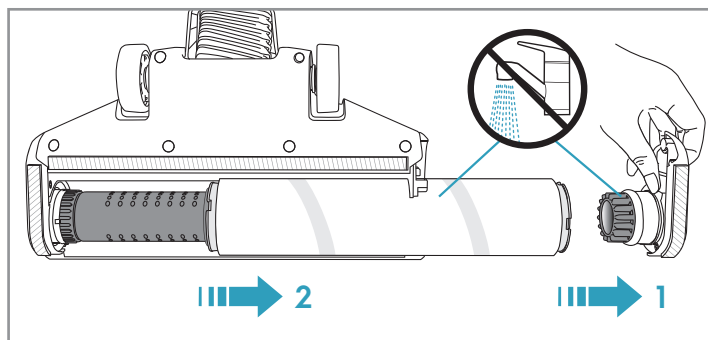

4h

100%

- FULLY CHARGED
- 75-100%
- 50-75%
- 25-50%
- RECHARGING NEEDED

Min Mode ~ 45 min

Max Mode ~ 16 min

PUSH

Max → → Min

Car Kit
KIT 360+
PNC: 900 168 340