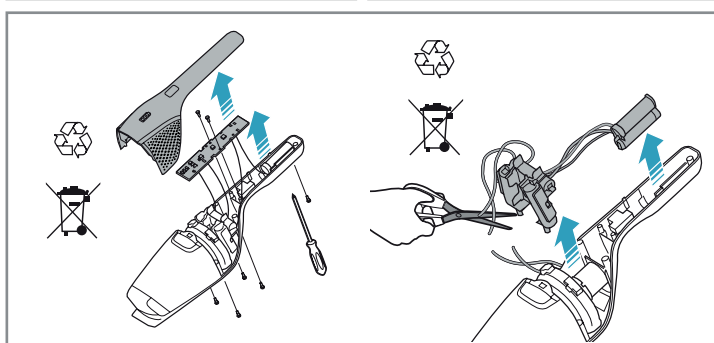

4h

100%

- FULLY CHARGED
- 75-100%
- 50-75%
- 25-50%
- RECHARGING NEEDED

Min Mode **Max Mode**

~ 45 min ~ 16 min

PUSH

Max → → Min

Car Kit
KIT 360+
PNC: 900 168 340