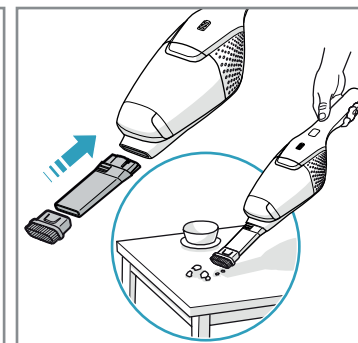

4h

100%

- FULLY CHARGED
- 75-100%
- 50-75%
- 25-50%
- RECHARGING NEEDED

Min Mode **Max Mode**

~ 45 min ~ 16 min

PUSH

Max → → Min

Car Kit
KIT 360+
PNC: 900 168 340