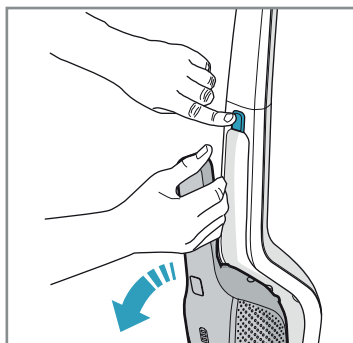

4h

100%

- FULLY CHARGED
- 75-100%
- 50-75%
- 25-50%
- RECHARGING NEEDED

Min Mode **Max Mode**

~ 45 min ~ 16 min

PUSH

Max → → Min

Car Kit
KIT 360+
PNC: 900 168 340