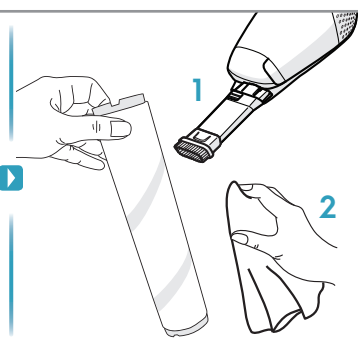

4h

100%

- FULLY CHARGED
- 75-100%
- 50-75%
- 25-50%
- RECHARGING NEEDED

Min Mode **Max Mode**

~ 45 min ~ 16 min

PUSH

Max → → Min

Car Kit
KIT 360+
PNC: 900 168 340