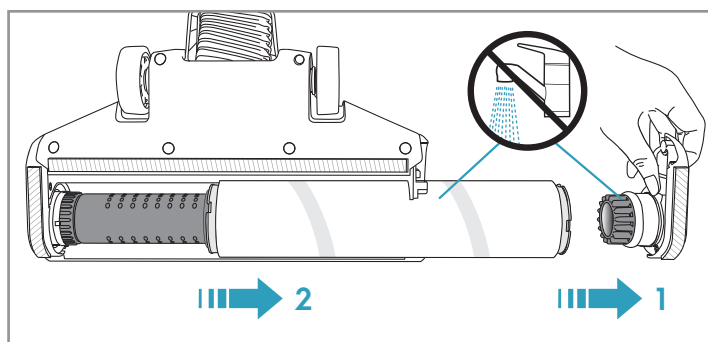

4h

100%

- FULLY CHARGED
- 75-100%
- 50-75%
- 25-50%
- RECHARGING NEEDED

Min Mode **Max Mode**

~ 45 min ~ 16 min

PUSH

Max → → Min

Car Kit
KIT 360+
PNC: 900 168 340