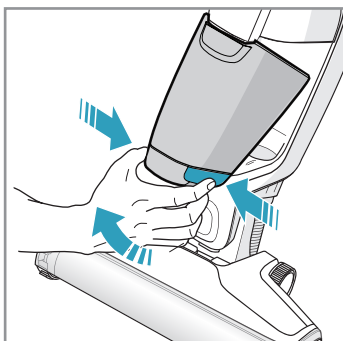

4h

100%

- FULLY CHARGED
- 75-100%
- 50-75%
- 25-50%
- RECHARGING NEEDED

Min Mode **Max Mode**

~ 45 min ~ 16 min

PUSH

Max → → Min

Car Kit
KIT 360+
PNC: 900 168 340