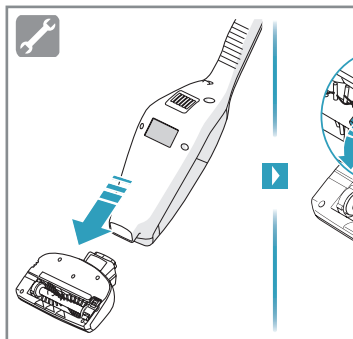

4h

100%

- FULLY CHARGED
- 75-100%
- 50-75%
- 25-50%
- RECHARGING NEEDED

Min Mode **Max Mode**

~ 45 min ~ 16 min

PUSH

Max → → Min

Car Kit
KIT 360+
PNC: 900 168 340