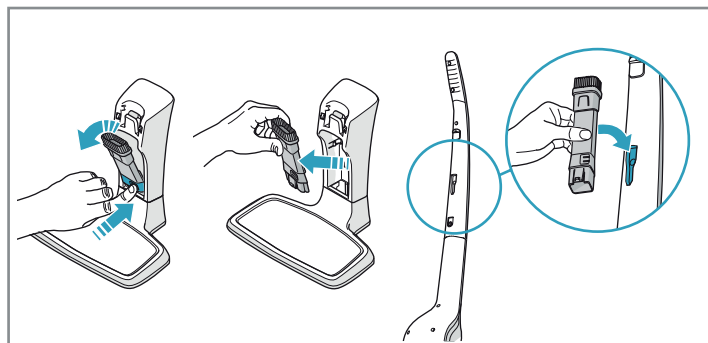

4h

100%

- FULLY CHARGED
- 75-100%
- 50-75%
- 25-50%
- RECHARGING NEEDED

Min Mode **Max Mode**

~ 45 min ~ 16 min

PUSH

Max → → Min

Car Kit
KIT 360+
PNC: 900 168 340