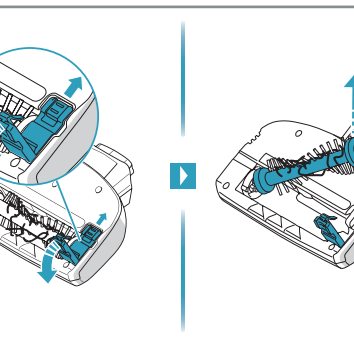

4h

100%

- FULLY CHARGED
- 75-100%
- 50-75%
- 25-50%
- RECHARGING NEEDED

Min Mode **Max Mode**

~ 45 min ~ 16 min

PUSH

Max → → Min

Car Kit
KIT 360+
PNC: 900 168 340