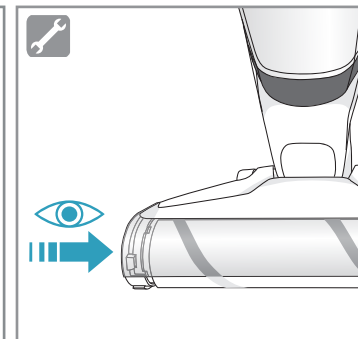

4h

100%

- FULLY CHARGED
- 75-100%
- 50-75%
- 25-50%
- RECHARGING NEEDED

Min Mode **Max Mode**

~ 45 min ~ 16 min

PUSH

Max → → Min

Car Kit
KIT 360+
PNC: 900 168 340