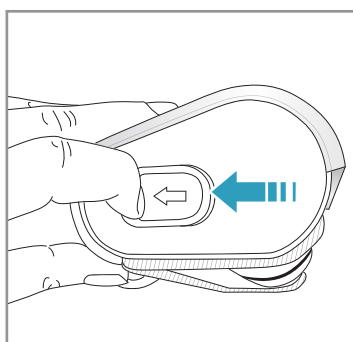

4h

100%

- FULLY CHARGED
- 75-100%
- 50-75%
- 25-50%
- RECHARGING NEEDED

Min Mode **Max Mode**

~ 45 min ~ 16 min

PUSH

Max → → Min

Car Kit
KIT 360+
PNC: 900 168 340