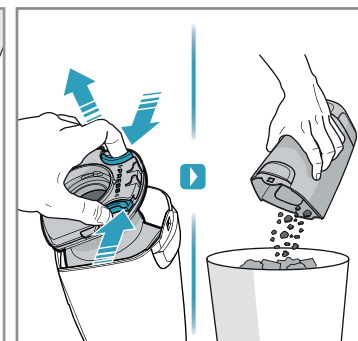

4h

100%

- FULLY CHARGED
- 75-100%
- 50-75%
- 25-50%
- RECHARGING NEEDED

Min Mode **Max Mode**

~ 45 min ~ 16 min

PUSH

Max → → Min

Car Kit
KIT 360+
PNC: 900 168 340