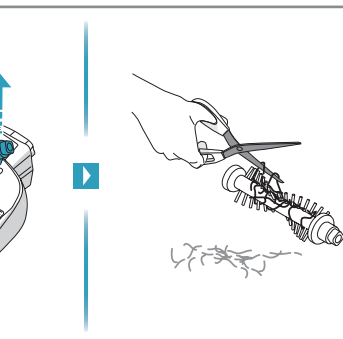

4h

100%

- FULLY CHARGED
- 75-100%
- 50-75%
- 25-50%
- RECHARGING NEEDED

Min Mode **Max Mode**

~ 45 min ~ 16 min

PUSH

Max → → Min

Car Kit
KIT 360+
PNC: 900 168 340