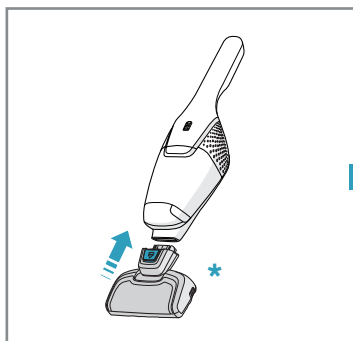

4h

100%

- FULLY CHARGED
- 75-100%
- 50-75%
- 25-50%
- RECHARGING NEEDED

Min Mode **Max Mode**

~ 45 min ~ 16 min

PUSH

Max → → Min

Car Kit
KIT 360+
PNC: 900 168 340