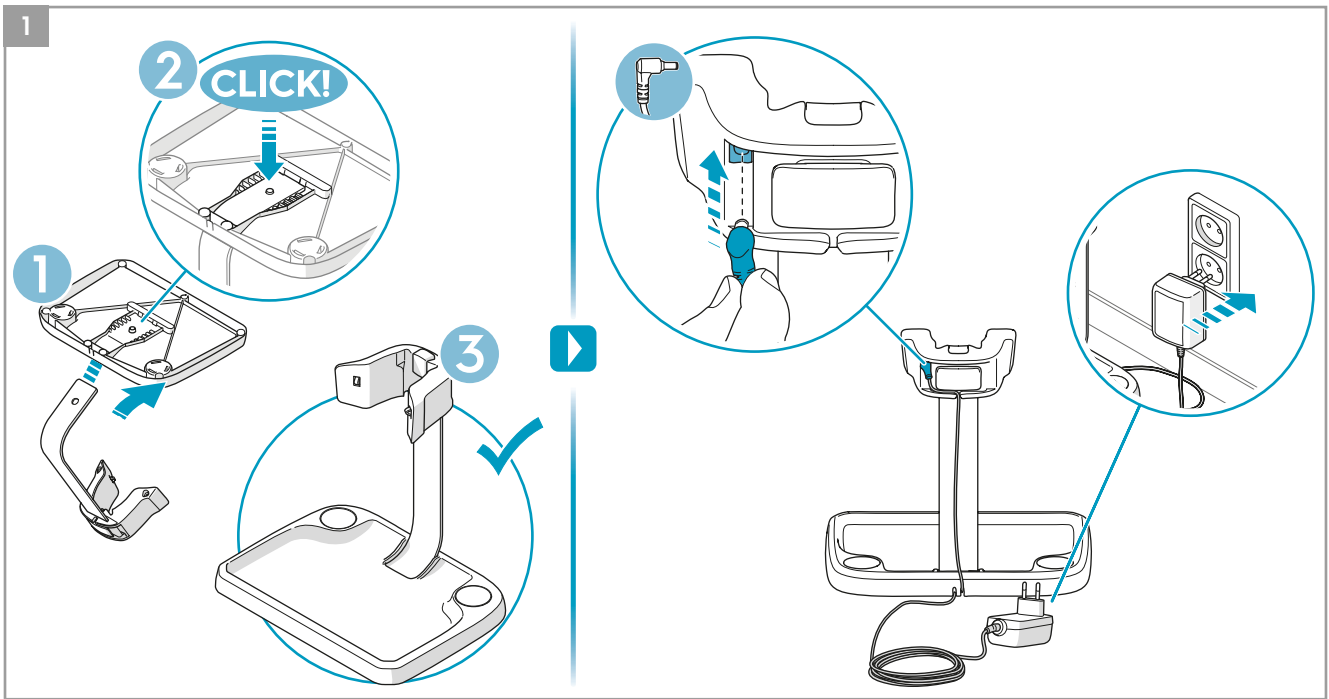

 **S-fresh 18 Value pack**
 Ref: ESVP1
 Part nr: 9001681221

 **Main brush roll all-floors & carpet**
 Ref: ESBA9
 Part nr: 9009229478

 **Long flexible crevice nozzle**
 Ref: ZE121
 Part nr: 9009229619

 **Micro kit**
 Ref: KIT05
 Part nr: 9009229601