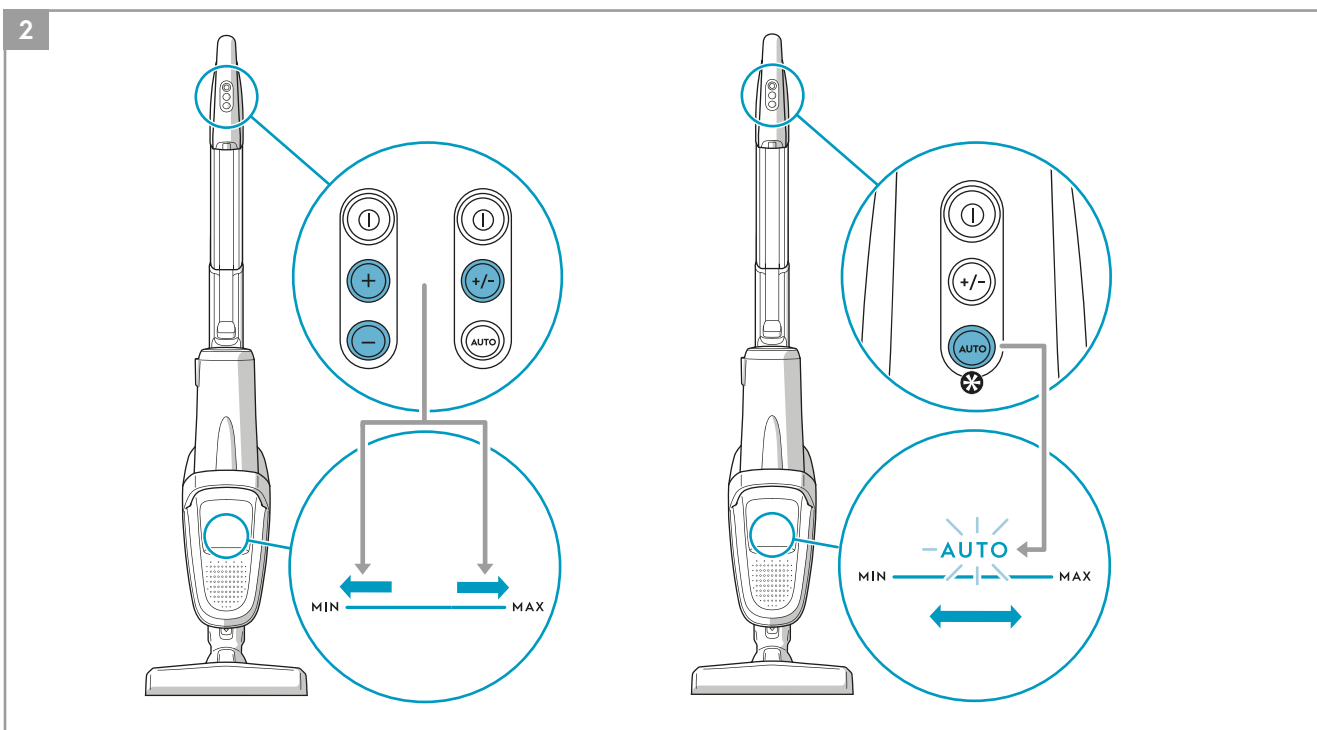

 **S-fresh 18 Value pack**
 Ref: ESVP1
 Part nr: 9001681221

 **Main brush roll all-floors & carpet**
 Ref: ESBA9
 Part nr: 9009229478

 **Long flexible crevice nozzle**
 Ref: ZE121
 Part nr: 9009229619

 **Micro kit**
 Ref: KIT05
 Part nr: 9009229601

4

1

2

* Certain models only

10