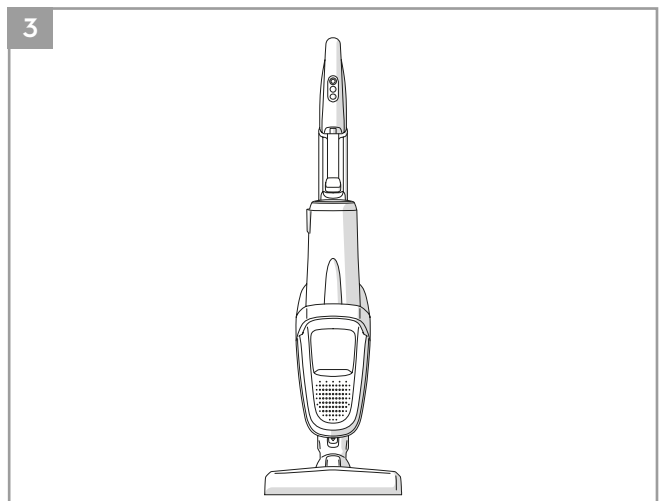

 **S-fresh 18 Value pack**
 Ref: ESVP1
 Part nr: 9001681221

 **Main brush roll all-floors & carpet**
 Ref: ESBA9
 Part nr: 9009229478

 **Long flexible crevice nozzle**
 Ref: ZE121
 Part nr: 9009229619

 **Micro kit**
 Ref: KIT05
 Part nr: 9009229601

4

1

2

* Certain models only

10