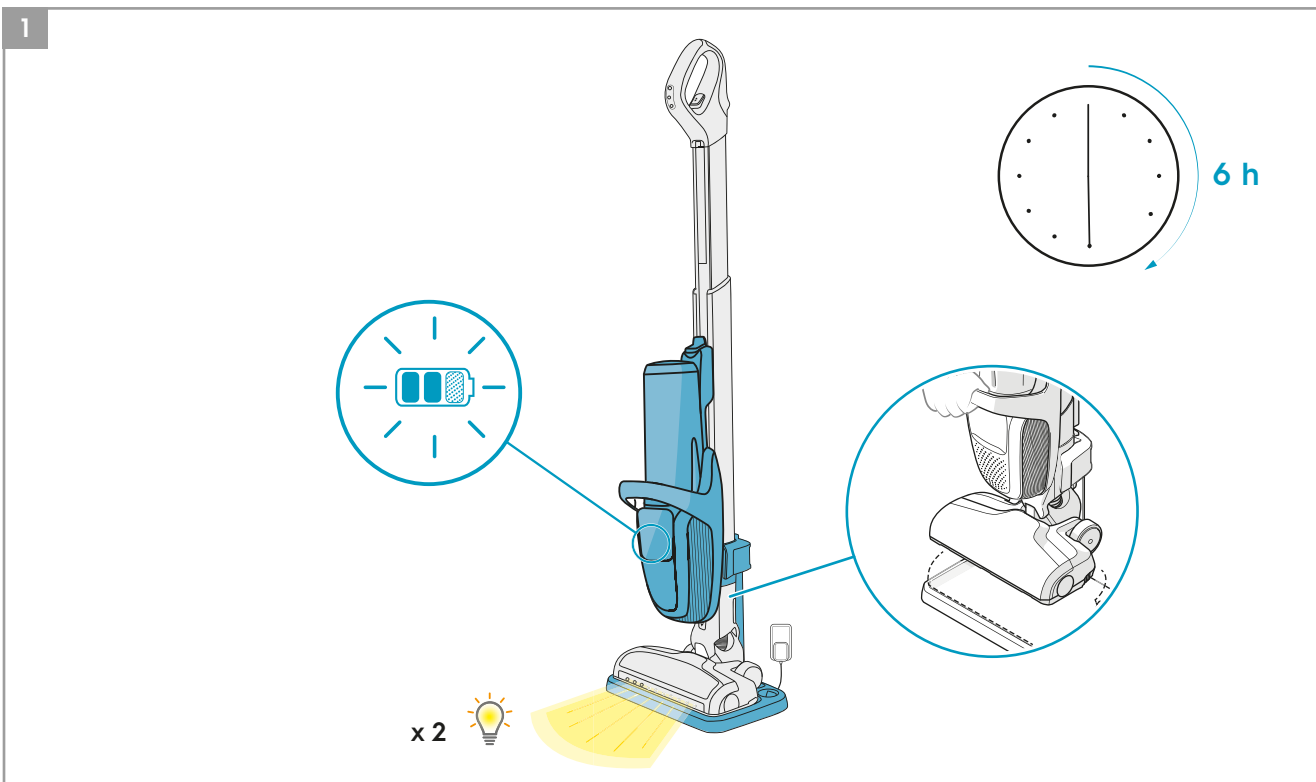

 **S-fresh 18 Value pack**
 Ref: ESVP1
 Part nr: 9001681221

 **Main brush roll all-floors & carpet**
 Ref: ESBA9
 Part nr: 9009229478

 **Long flexible crevice nozzle**
 Ref: ZE121
 Part nr: 9009229619

 **Micro kit**
 Ref: KIT05
 Part nr: 9009229601

4

1

2

* Certain models only

10