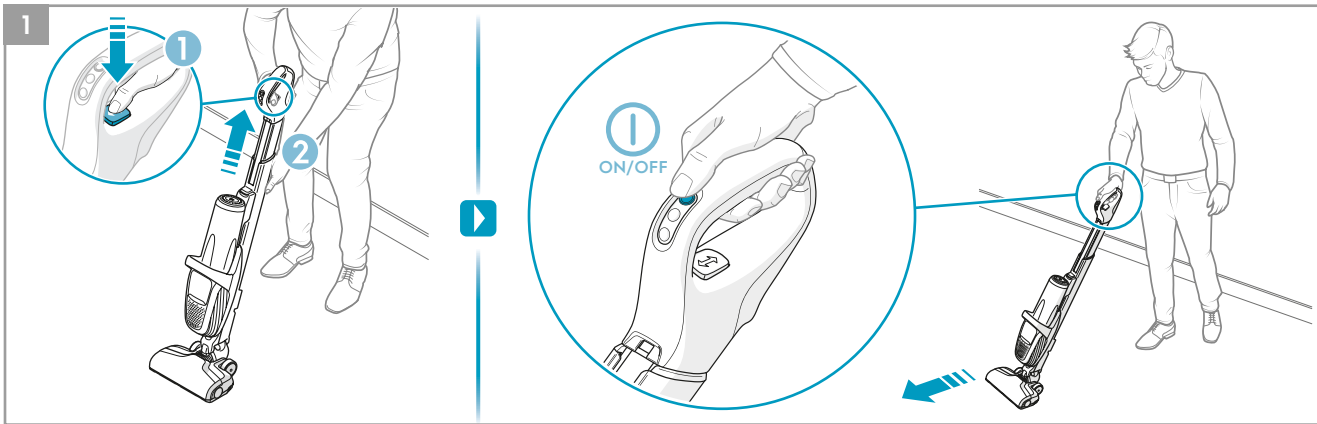

 **S-fresh 18 Value pack**
 Ref: ESVP1
 Part nr: 9001681221

 **Main brush roll all-floors & carpet**
 Ref: ESBA9
 Part nr: 9009229478

 **Long flexible crevice nozzle**
 Ref: ZE121
 Part nr: 9009229619

 **Micro kit**
 Ref: KIT05
 Part nr: 9009229601