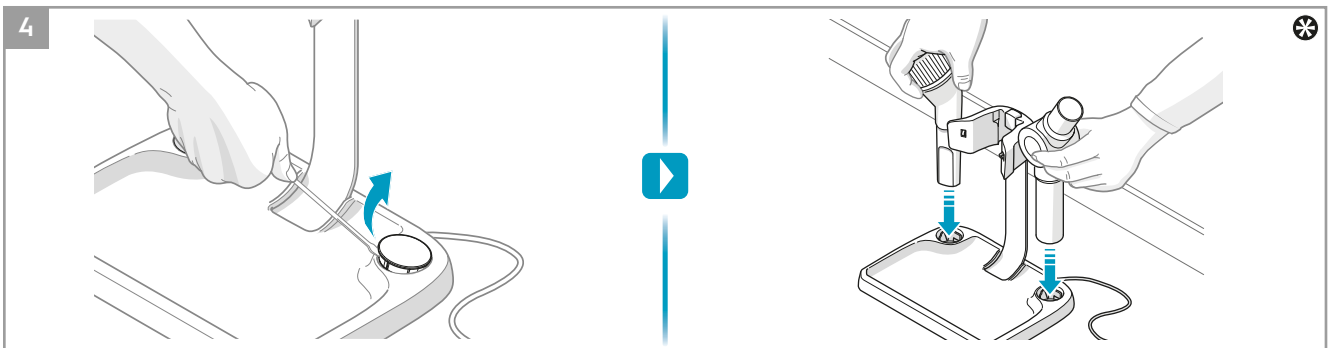

 **S-fresh 18 Value pack**
 Ref: ESVP1
 Part nr: 9001681221

 **Main brush roll all-floors & carpet**
 Ref: ESBA9
 Part nr: 9009229478

 **Long flexible crevice nozzle**
 Ref: ZE121
 Part nr: 9009229619

 **Micro kit**
 Ref: KIT05
 Part nr: 9009229601