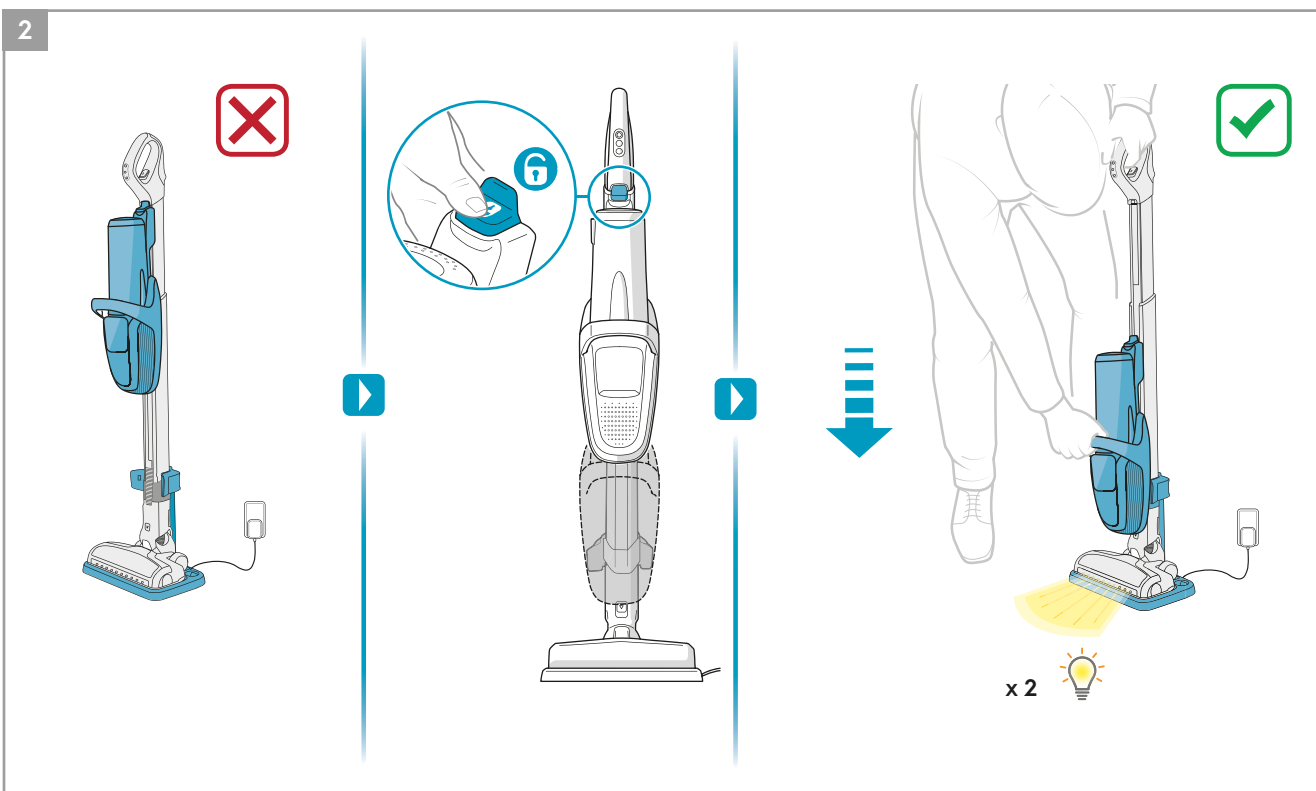

 **S-fresh 18 Value pack**
 Ref: ESVP1
 Part nr: 9001681221

 **Main brush roll all-floors & carpet**
 Ref: ESBA9
 Part nr: 9009229478

 **Long flexible crevice nozzle**
 Ref: ZE121
 Part nr: 9009229619

 **Micro kit**
 Ref: KIT05
 Part nr: 9009229601

4

1

2

* Certain models only

10