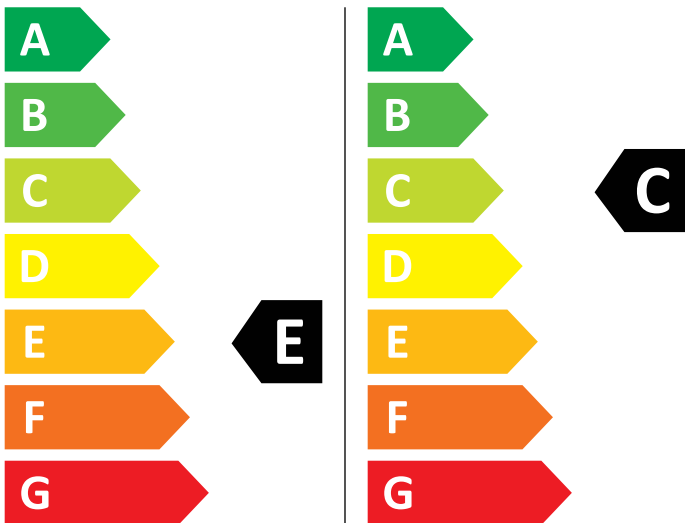

ENERG

Electrolux

EW7W4684W 914600603

Water consumption: 250 kWh/100

Water consumption: 63 kWh/100

4,0 kg

8,0 kg

55 L