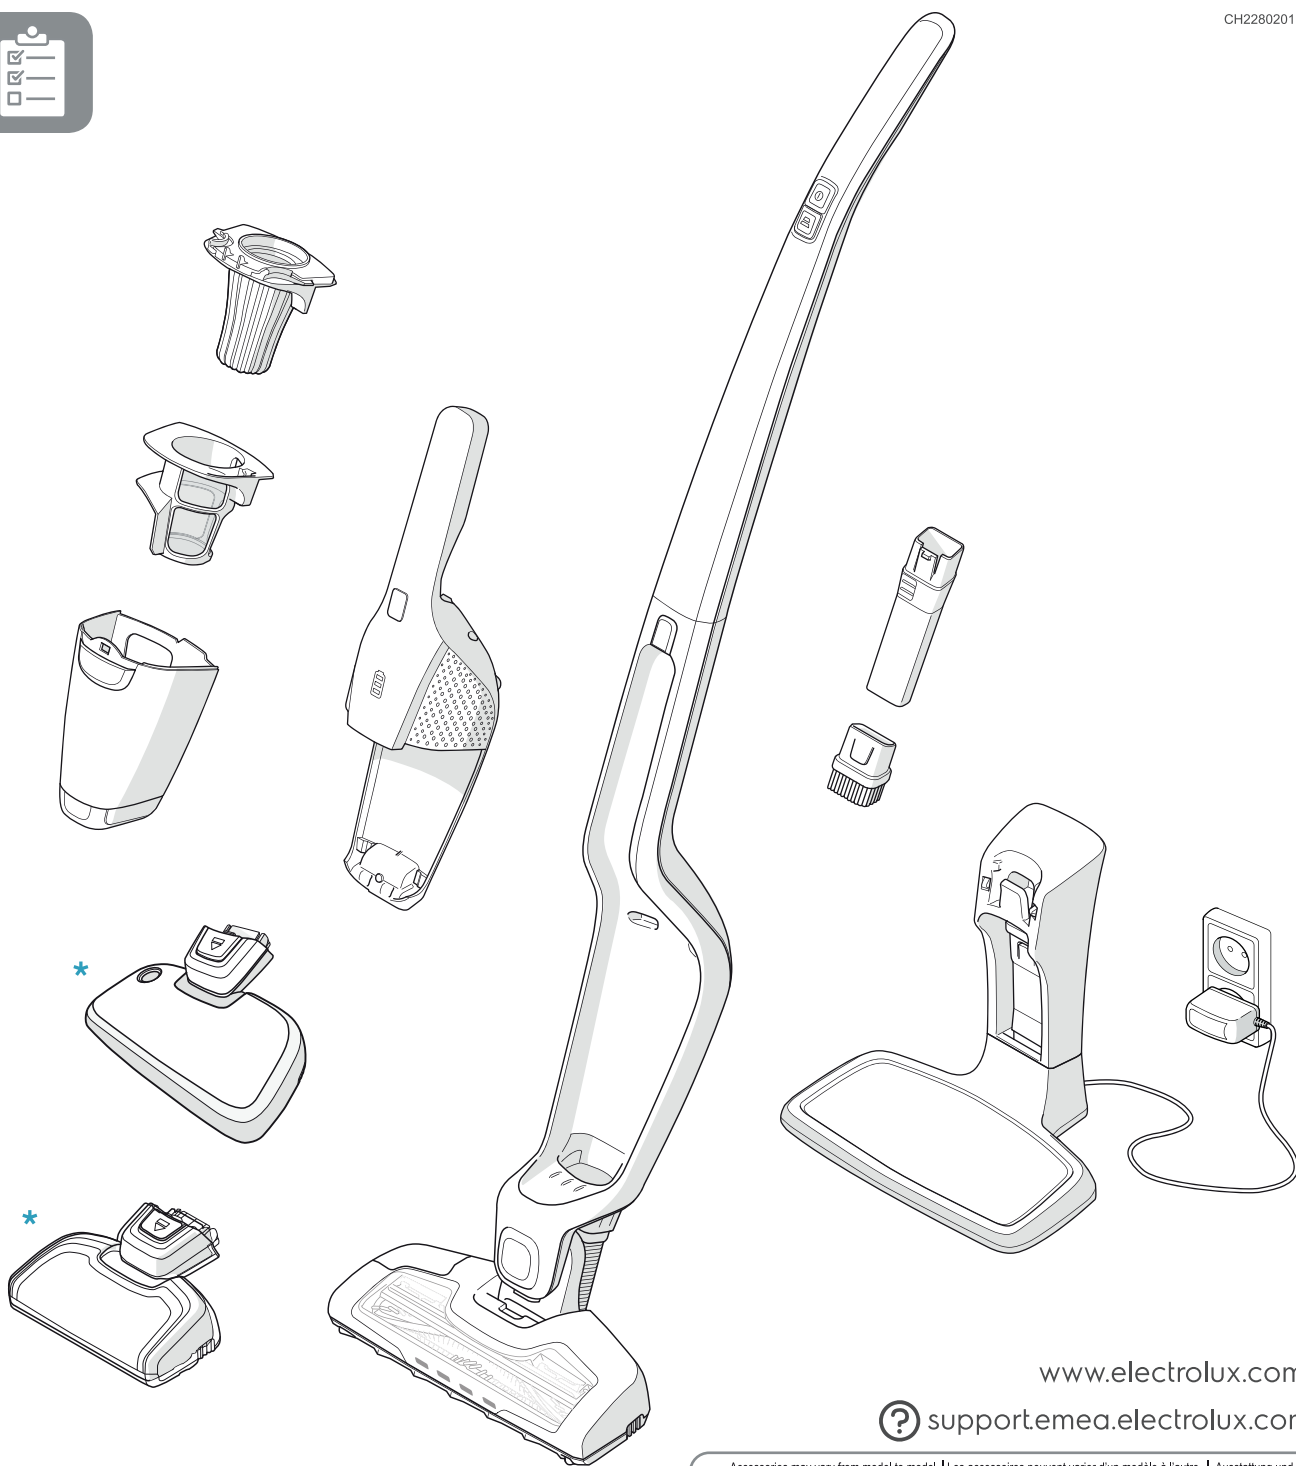

www.electrolux.com

support.emea.electrolux.com