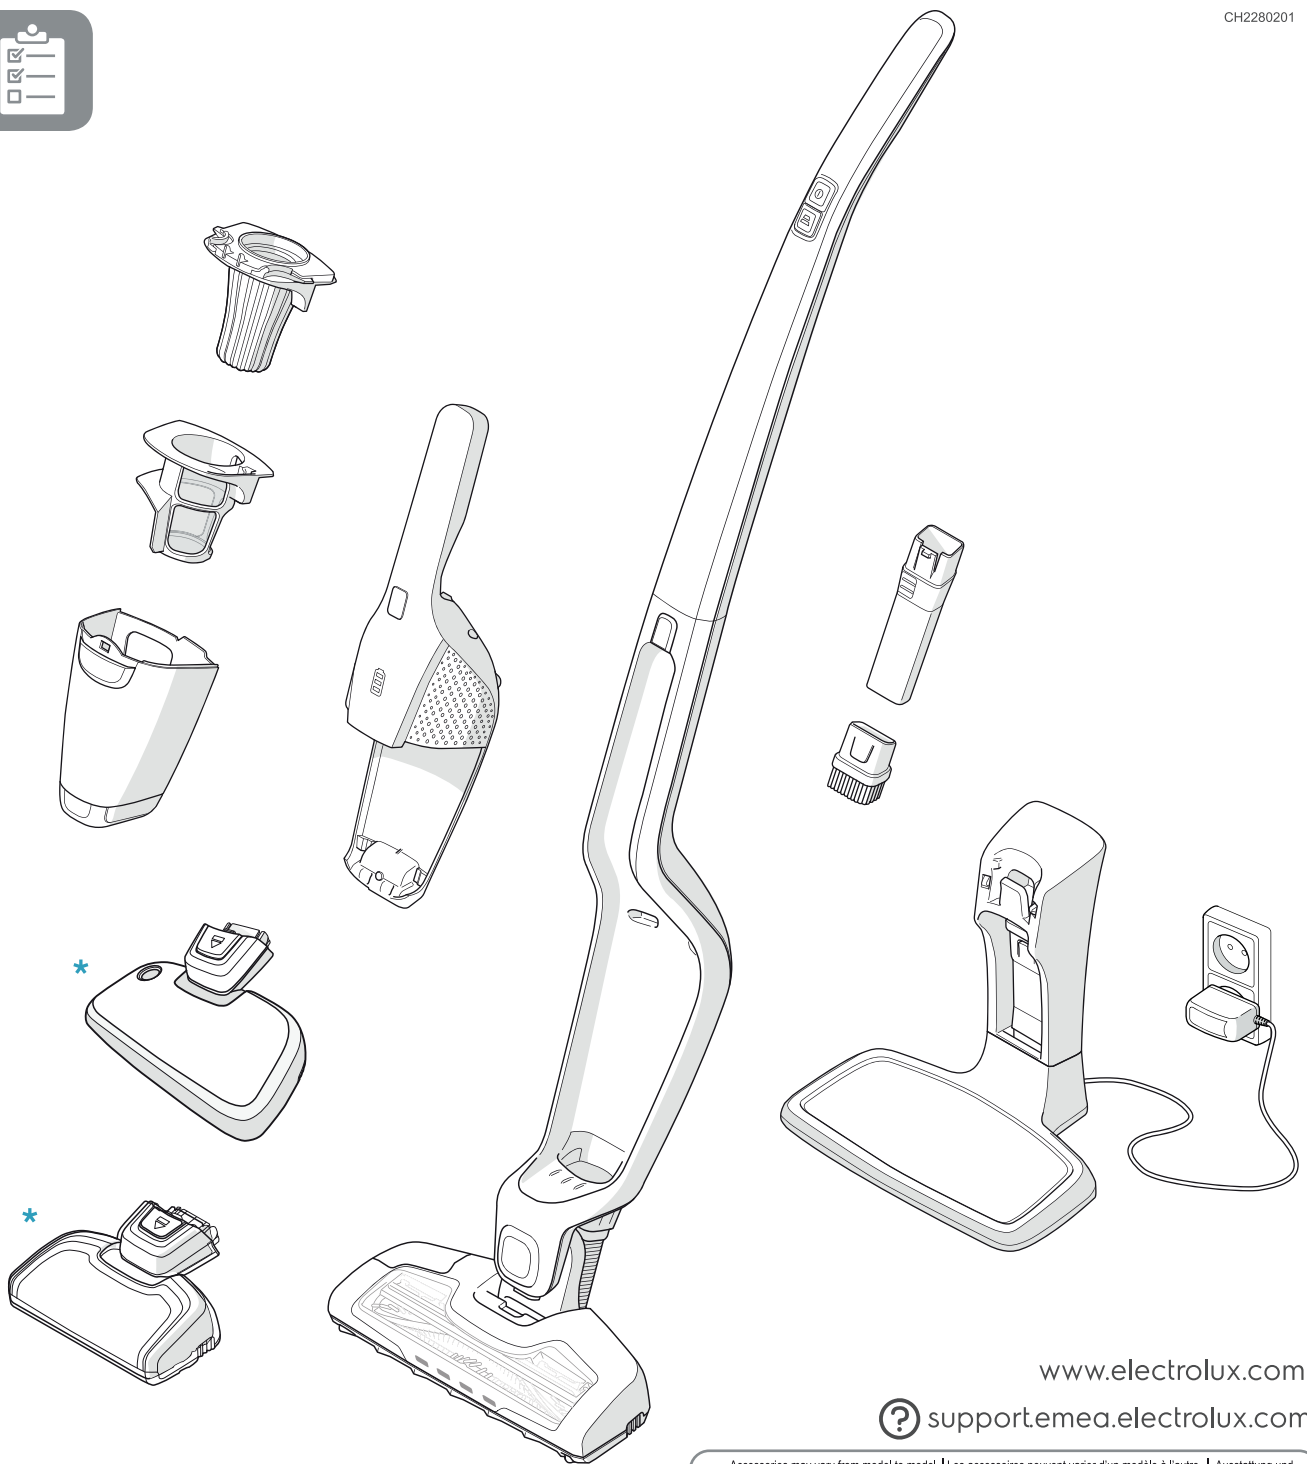

www.electrolux.com

support.emea.electrolux.com

Electrolux